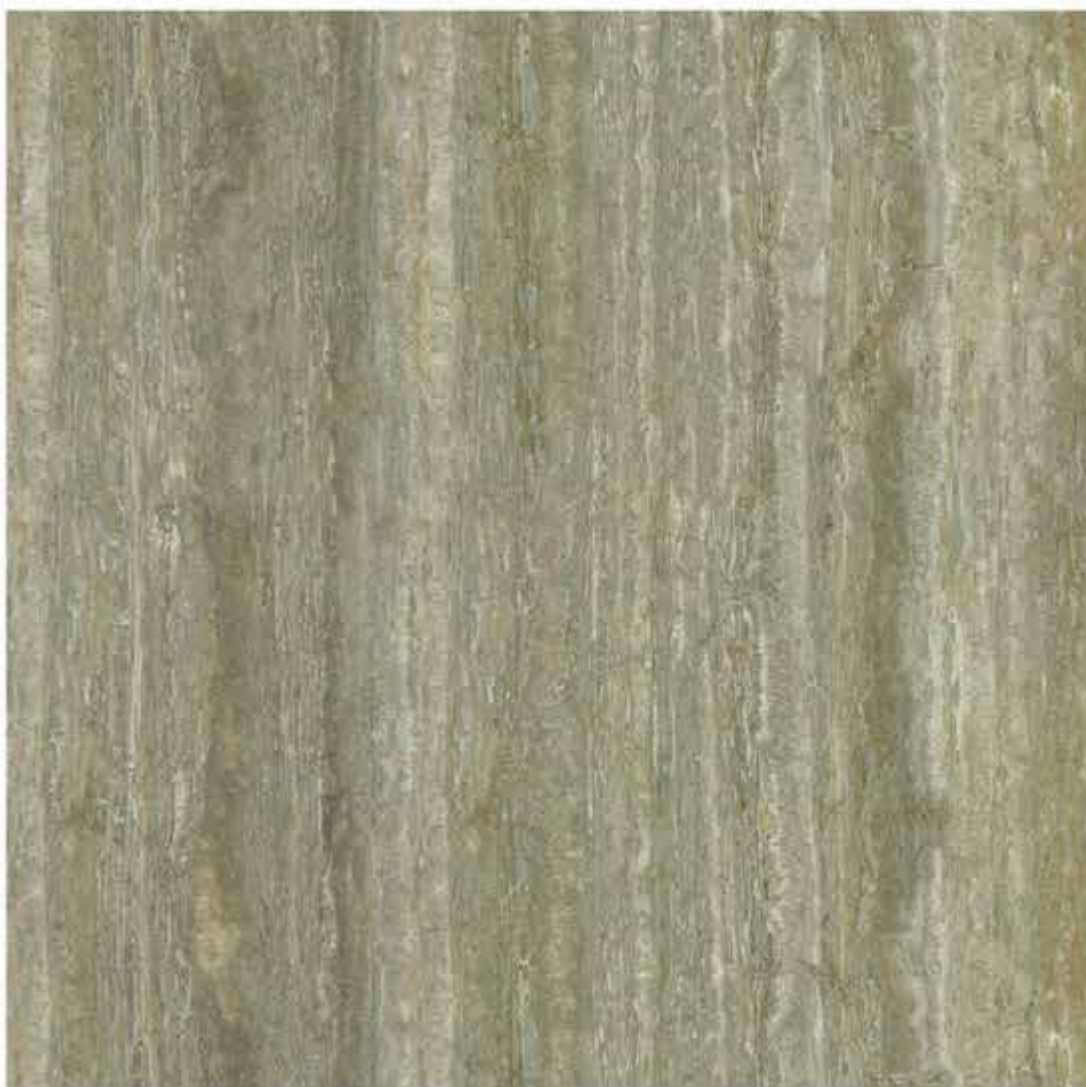

60x60cm / GLASS/ MATT
Faces : 3

● Color suggestion

MOON STONE

White body tiles

60x60cm / GLASS/ MATT
Faces : 2

● Color suggestion

TERAVERTINO GREY

White body tiles