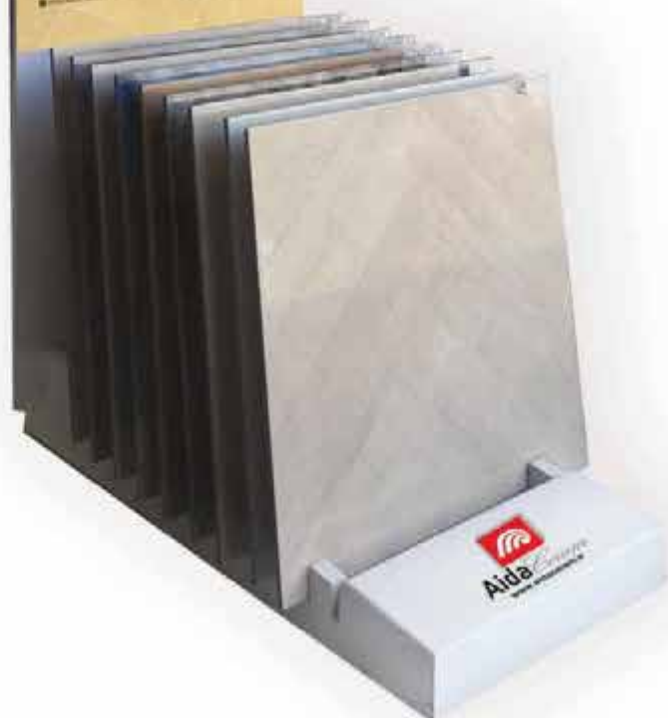

STANDARD STAND /SAMPLE CATALOGUE

COTOLOGUE :21/22
SIZE : 21.5*29

DISPLAYS

STAND
SIZE: 120*120*60

SAMPLE
SIZE : 25*35

STANDARD PANEL

*PANEL STANDARD

CONCRETE **60*60CM** **FLOOR TILE**