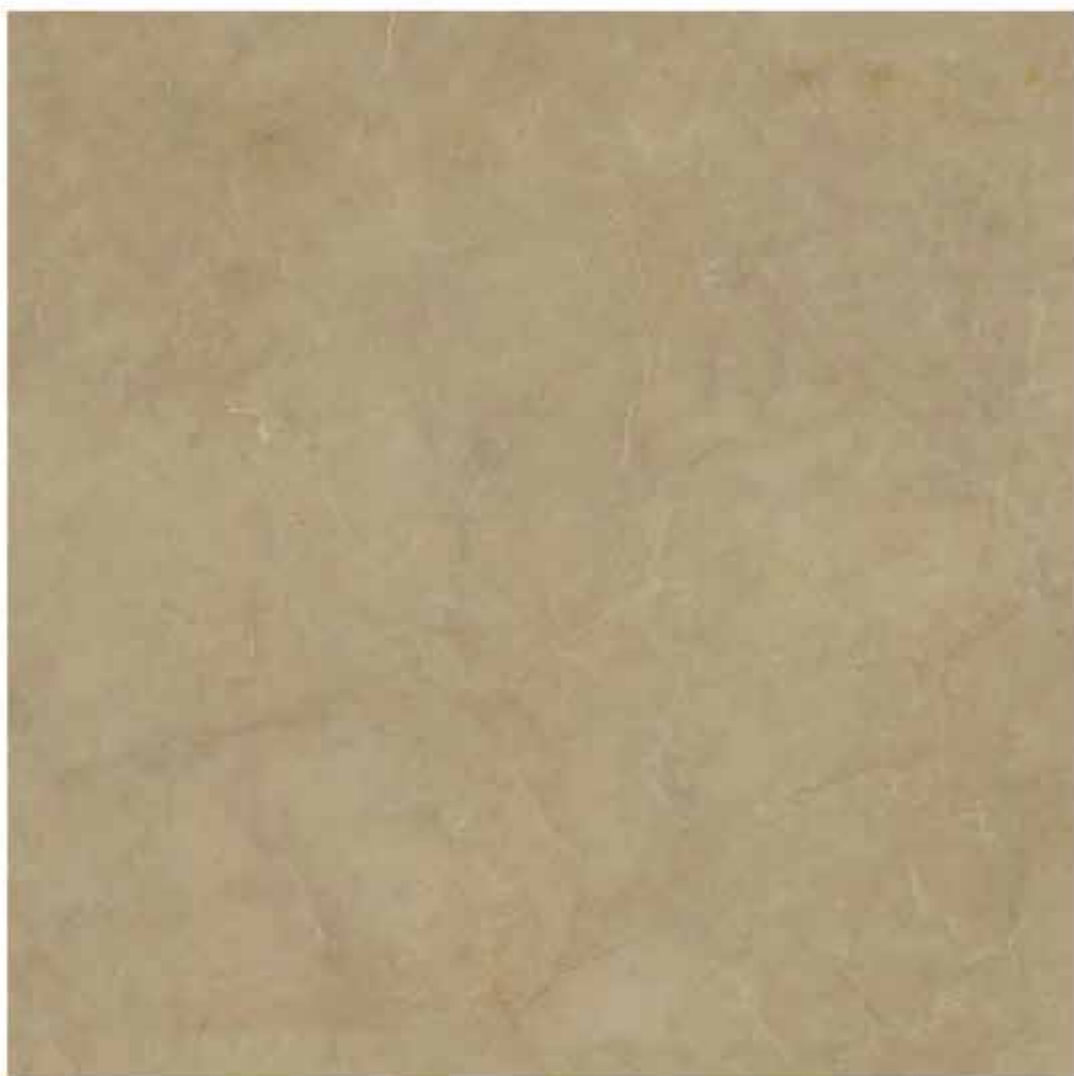

ALINA

White body tiles

60x60cm / GLASS/ MATT
Faces : 2