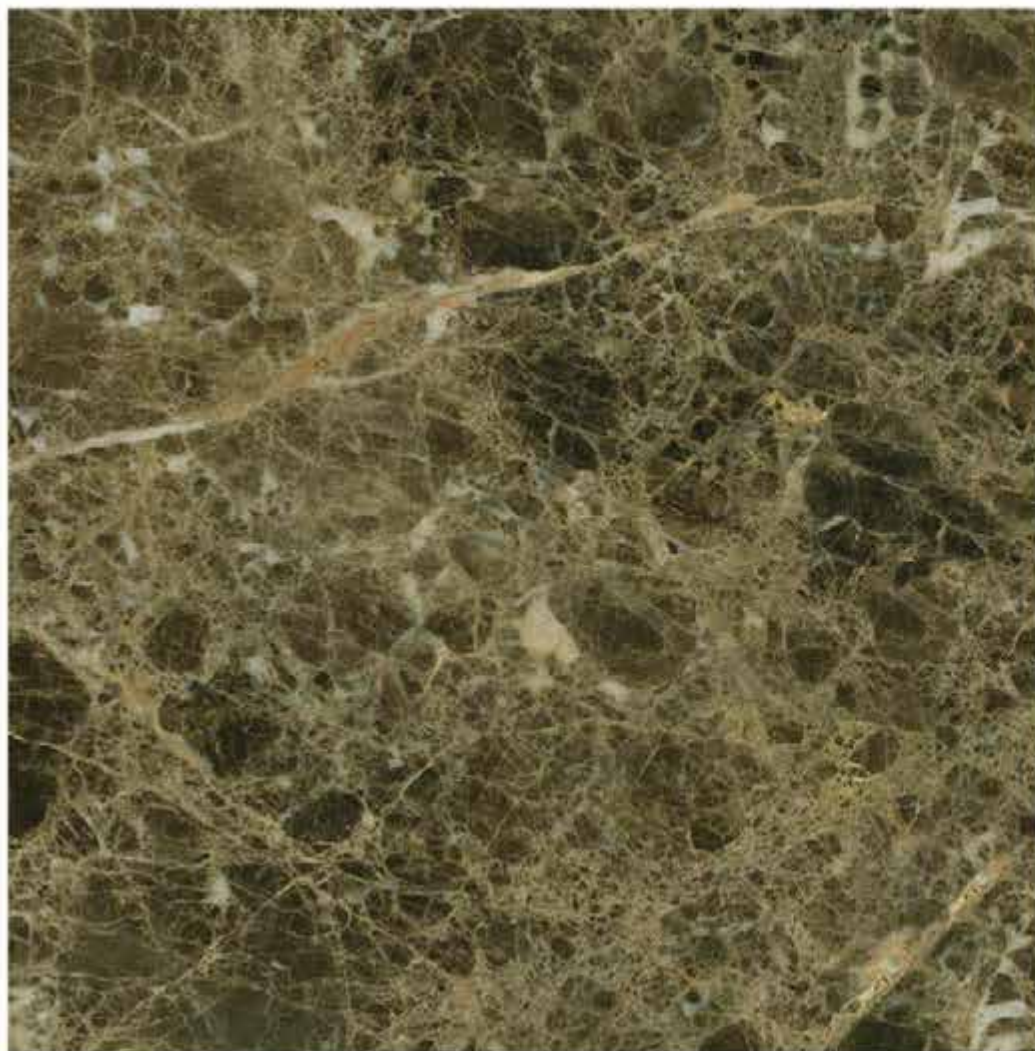

White body tiles

60x60cm / GLASS/ MATT
Faces : 2

● Color suggestion

EMPERIAL

White body tiles

60x60cm / GLASS/ MATT
Faces : 3

● Color suggestion

ORION