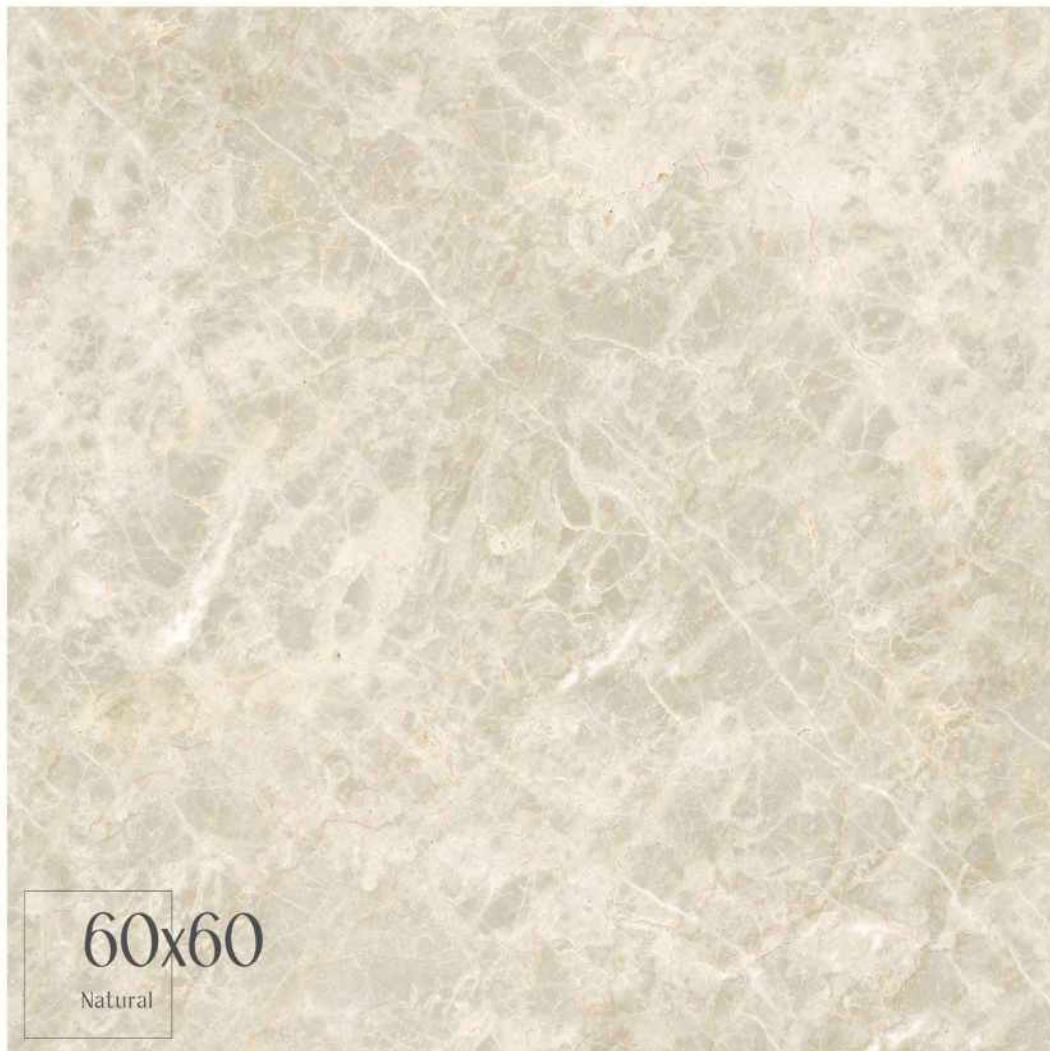

Natural

View online
Ver online

Aida Ceram
www.aidaceram.ir

Industrial Group
NASSERI

WHITE BODY + RECTIFIED + MATT
60x60 cm / 24"x24" 2 Faces

Stone / Piedras

LEASTONE collection

60x60