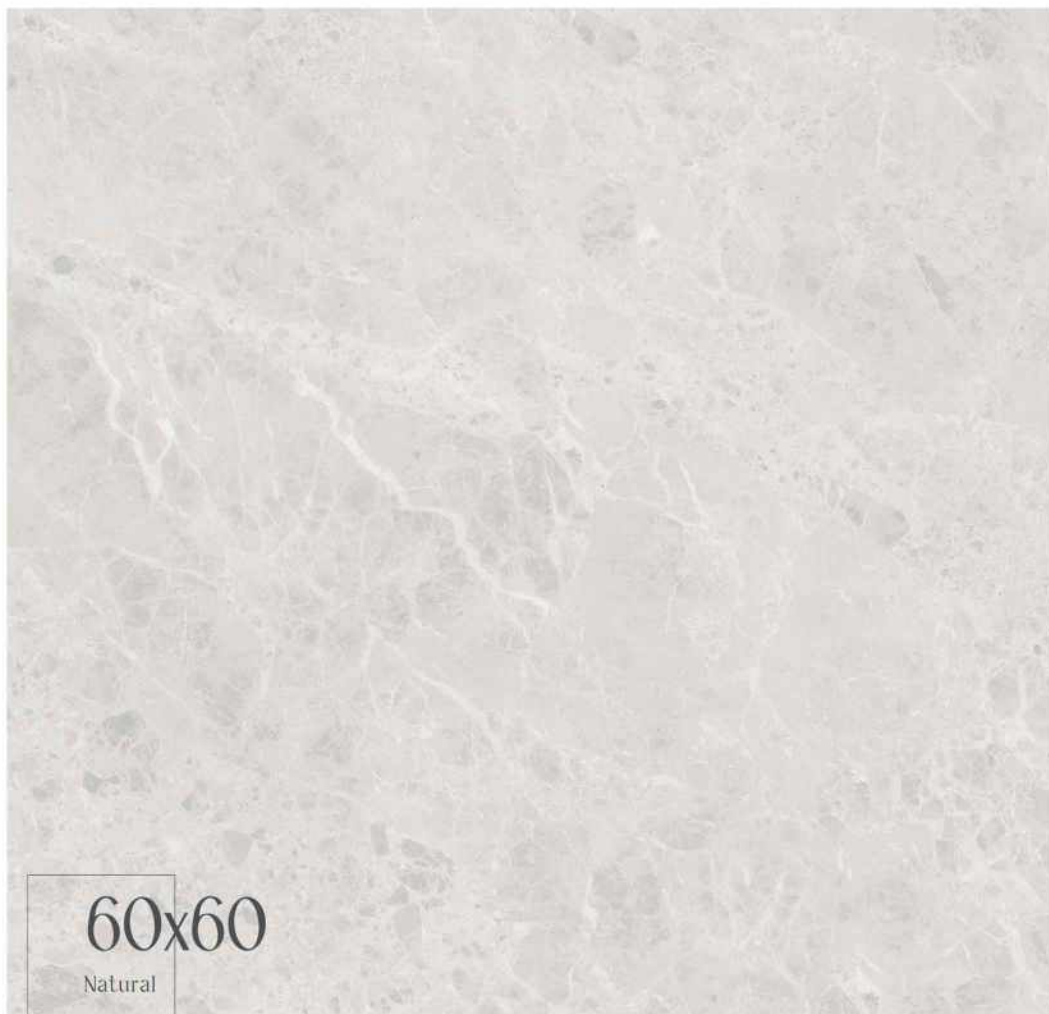

Natural

View online
Ver online

Aida Ceram
www.aidaceram.ir

NASSERI

WHITE BODY + RECTIFIED + MATT
60x60 cm / 24"x24" 2 Faces

Stone / Piedras

MARON collection

60x60