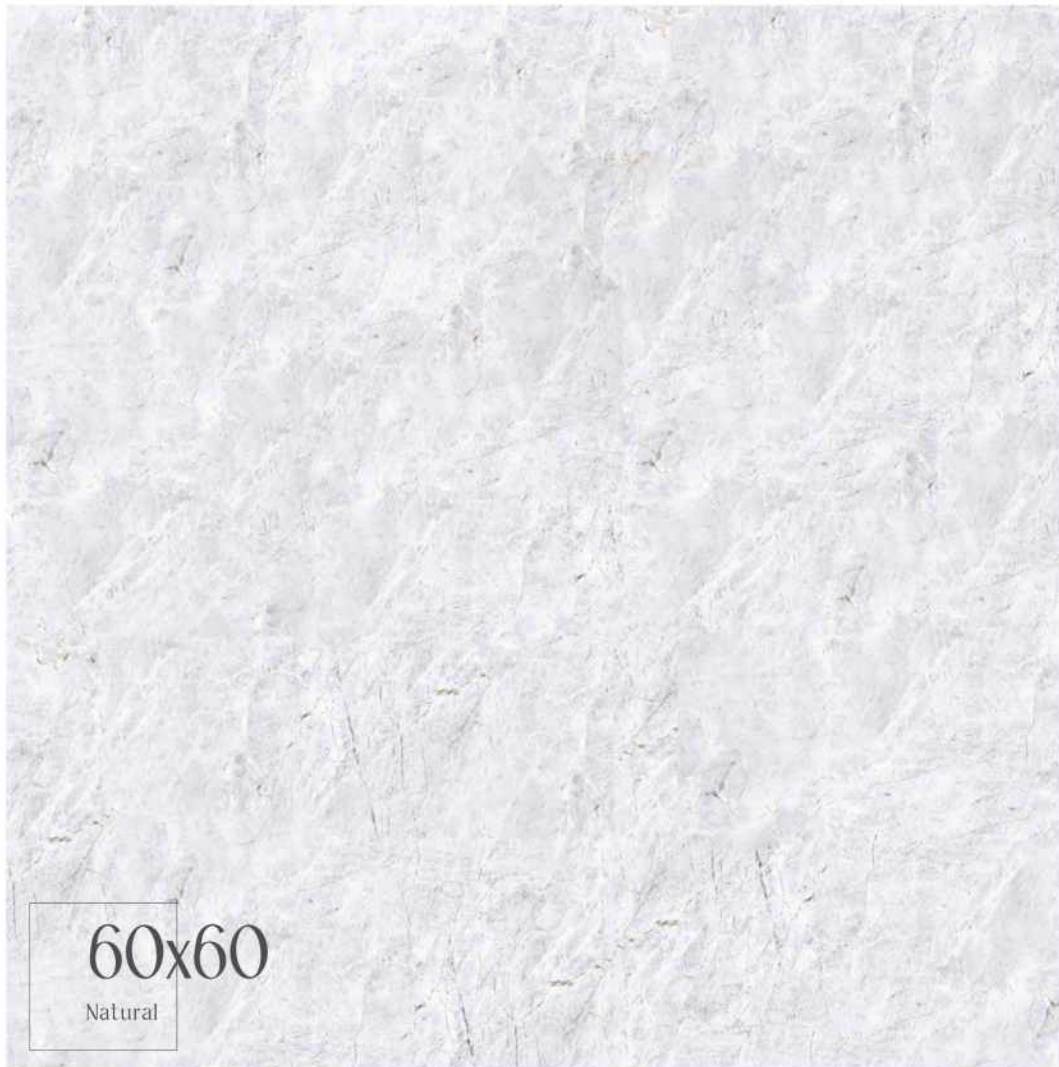

NASSERI

WHITE BODY + RECTIFIED + MATT
60x60 cm / 24"x24" 2 Faces

Stone / Piedras

CAMILO collection

60x60

Natural