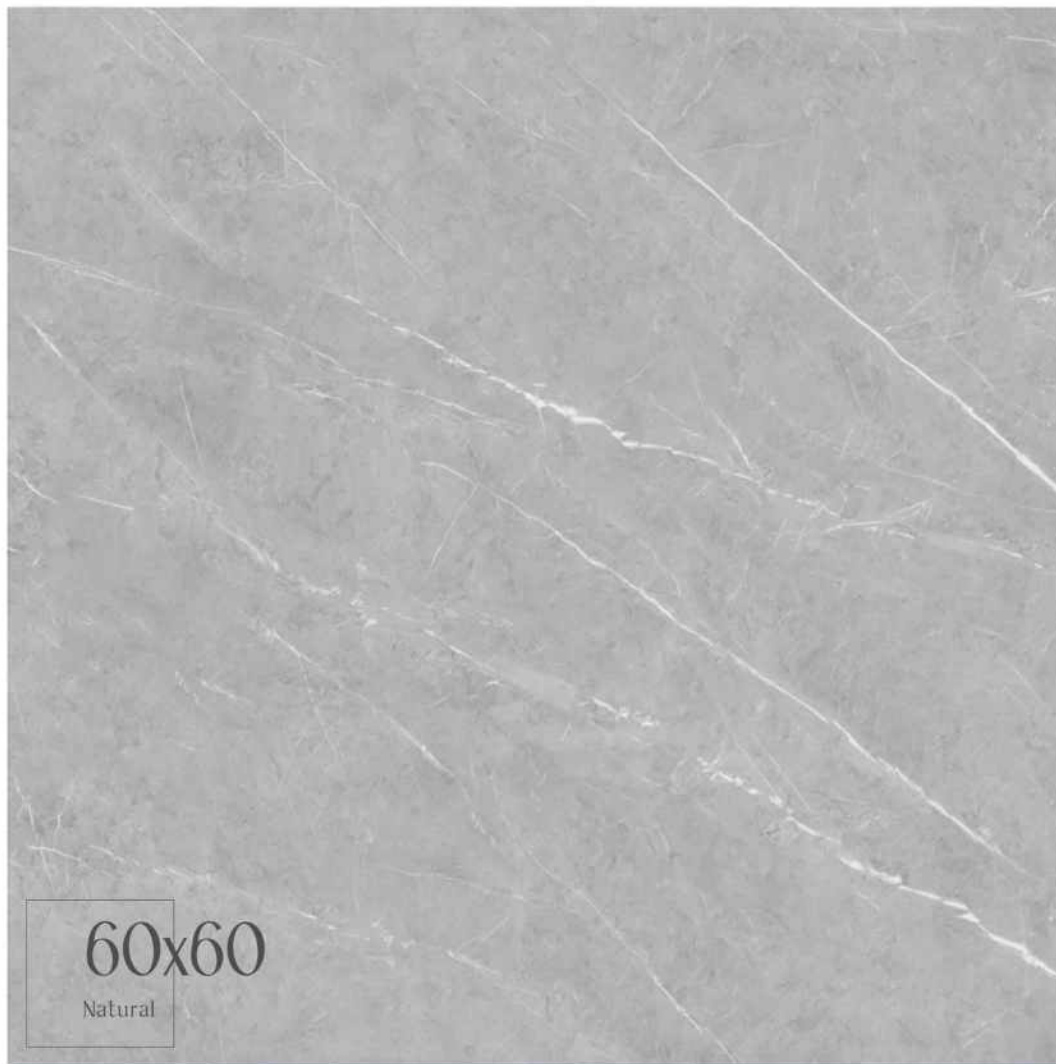

Natural

View online
Ver online

Aida Ceram
www.aidaceram.ir

Industrial Group
NASSERI

WHITE BODY + RECTIFIED + MATT
60x60 cm / 24"x24" 2 Faces

Stone / Piedras

PULOS

collection