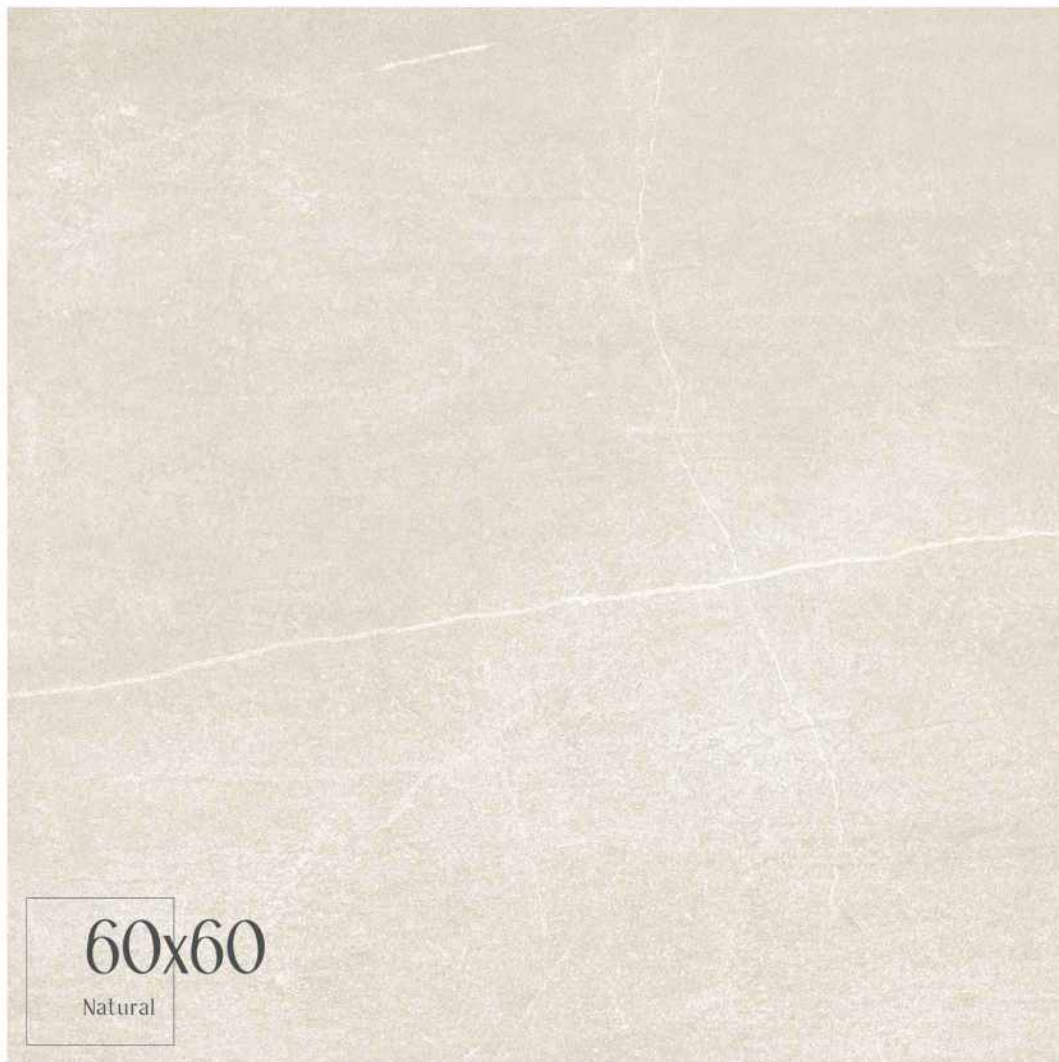

Natural

View online
Ver online

Aida Ceram
www.aidaceram.ir

Industrial Group
NASSERI

WHITE BODY + RECTIFIED + MATT
60x60 cm / 24"x24" 2 Faces

Stone / Piedras

NEVAN collection

60x60