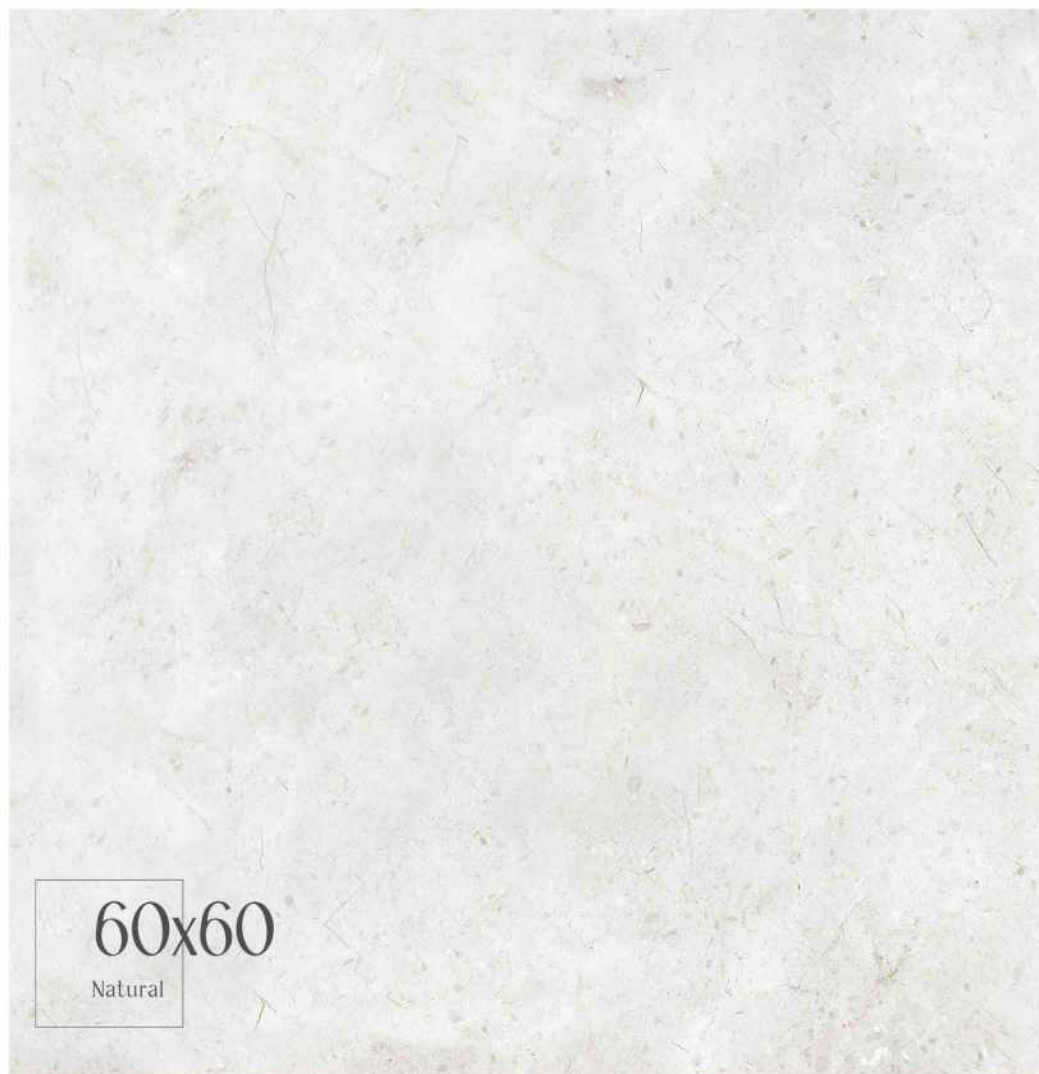

Natural

View online
Ver online

Aida Ceram
www.aidaceram.ir

NASSERI

WHITE BODY + RECTIFIED + MATT
60x60 cm / 24"x24" 2 Faces

Stone / Piedras

AMO collection

60x60