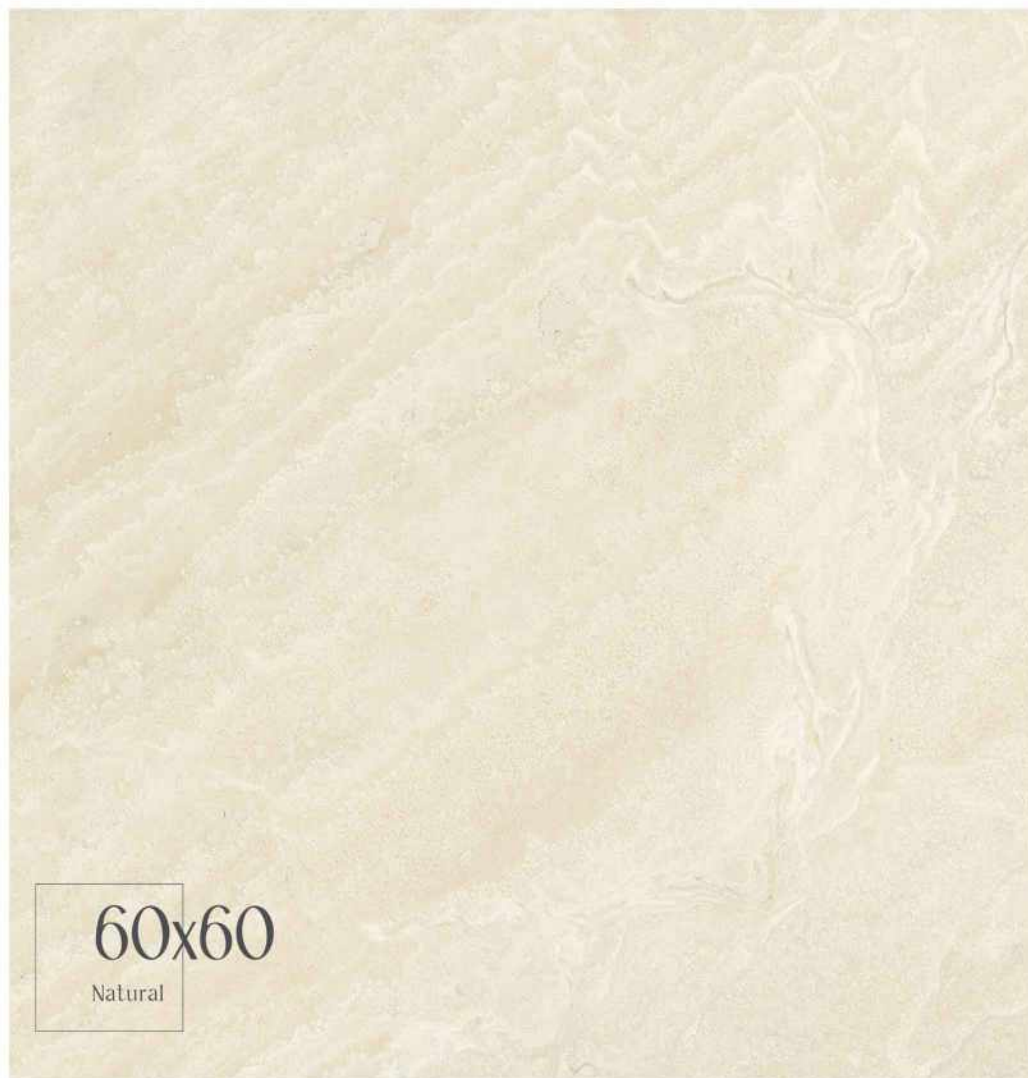

Natural

View online
Ver online

Aida Ceram
www.aidaceram.ir

NASSERI

WHITE BODY + RECTIFIED + MATT
60x60 cm / 24"x24" 2 Faces

Stone / Piedras

NEVA collection

60x60