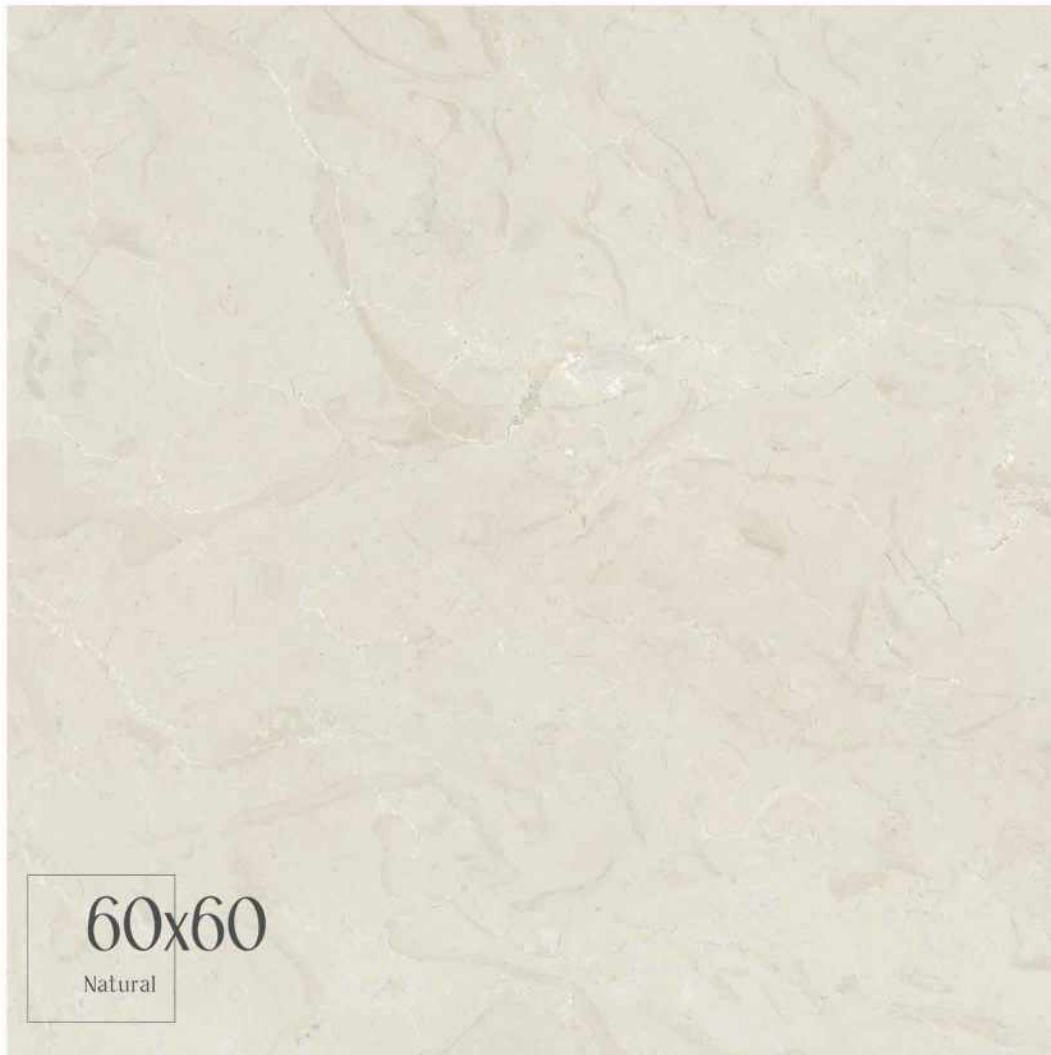

Natural

View online
Ver online

Aida Ceram
www.aidaceram.ir

NASSERI

WHITE BODY + RECTIFIED + MATT
60x60 cm / 24"x24" 2 Faces

Stone / Piedras

ZEUS collection

60x60