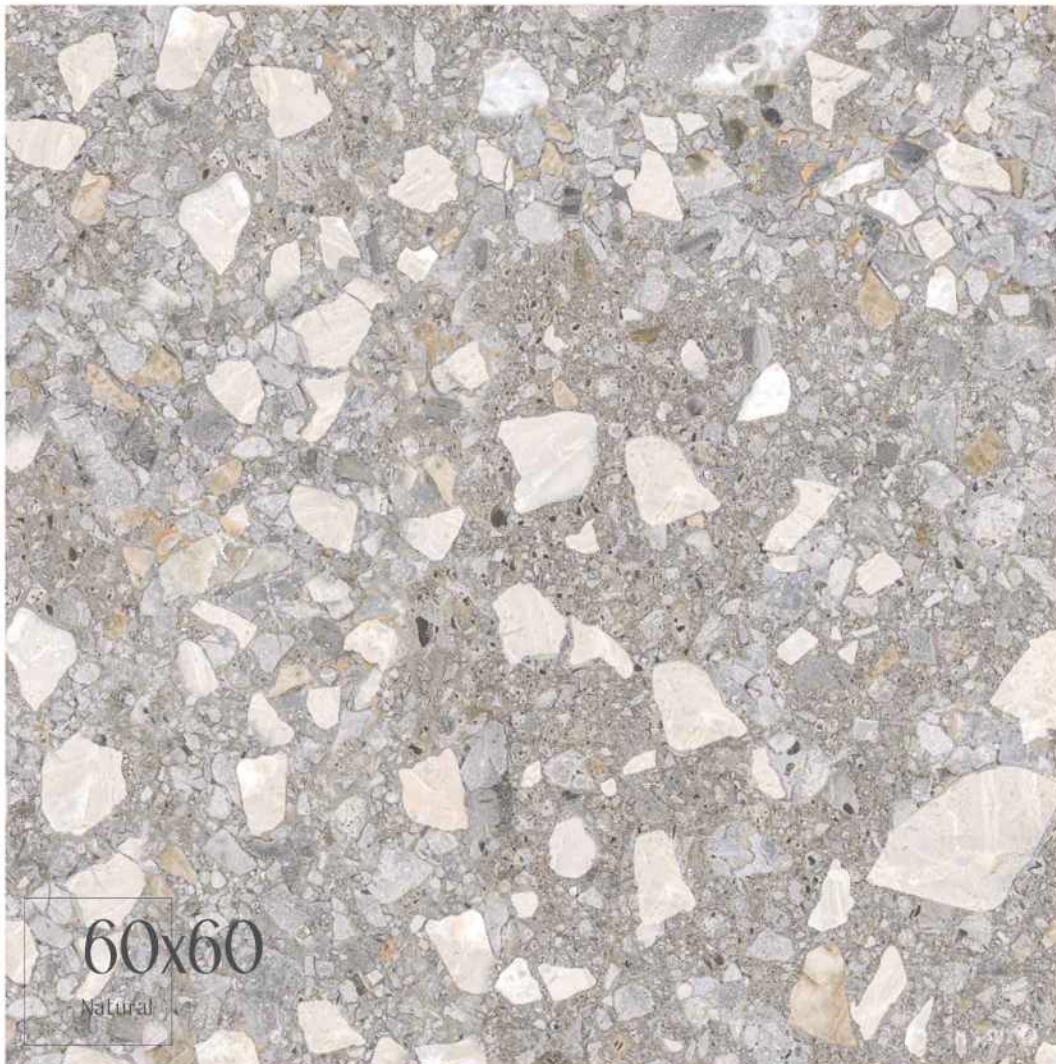

View online
Ver online

Aida Ceram
www.aidaceram.ir

Industrial Group
NASSERI

WHITE BODY + RECTIFIED + MATT
60x60 cm / 24"x24" 2 Faces

Stone / Piedras

TEZARO collection

View online
Ver online

Aida Ceram
www.aidaceram.ir