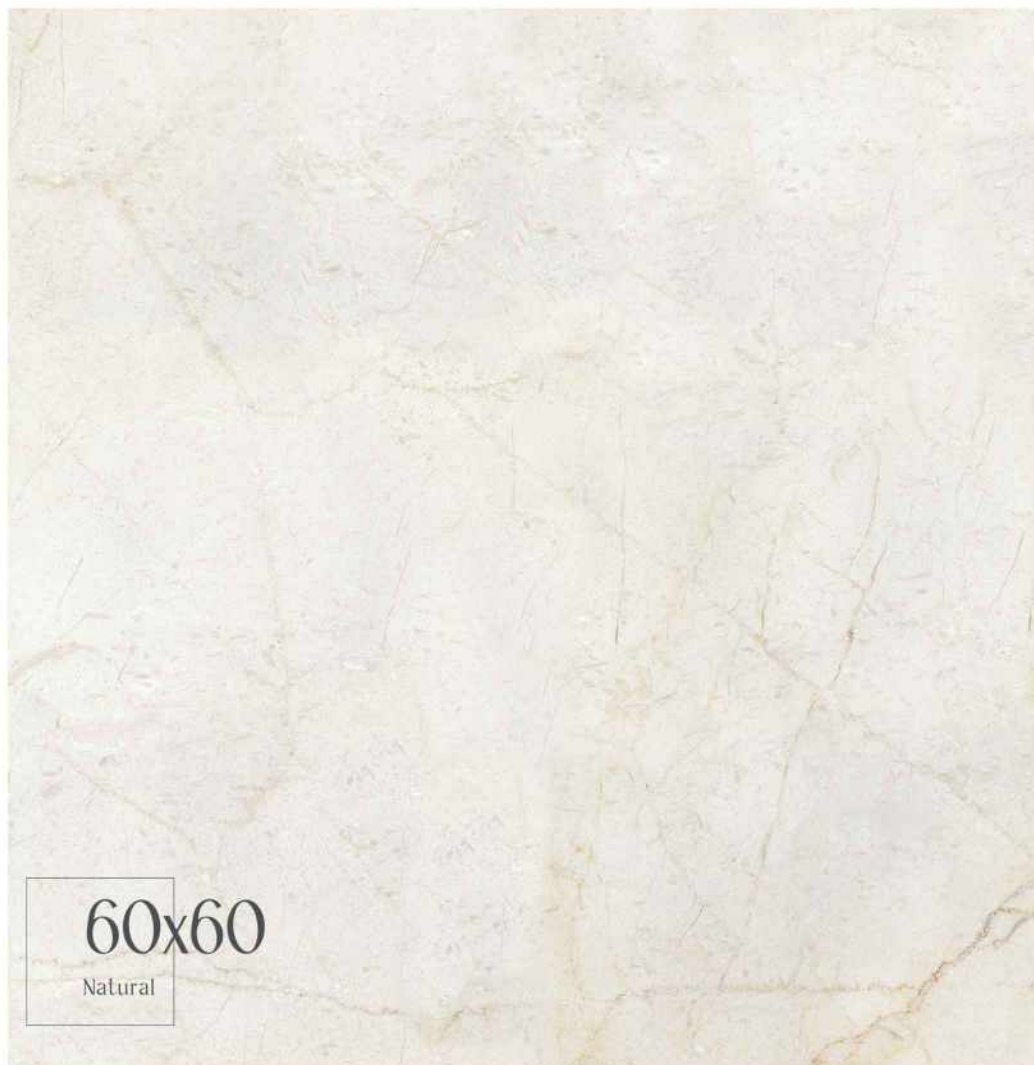

Natural

View online
Ver online

Aida Ceram
www.aidaceram.ir

NASSERI

WHITE BODY + RECTIFIED + MATT
60x60 cm / 24"x24" 2 Faces

Stone / Piedras

LILAN collection

60x60