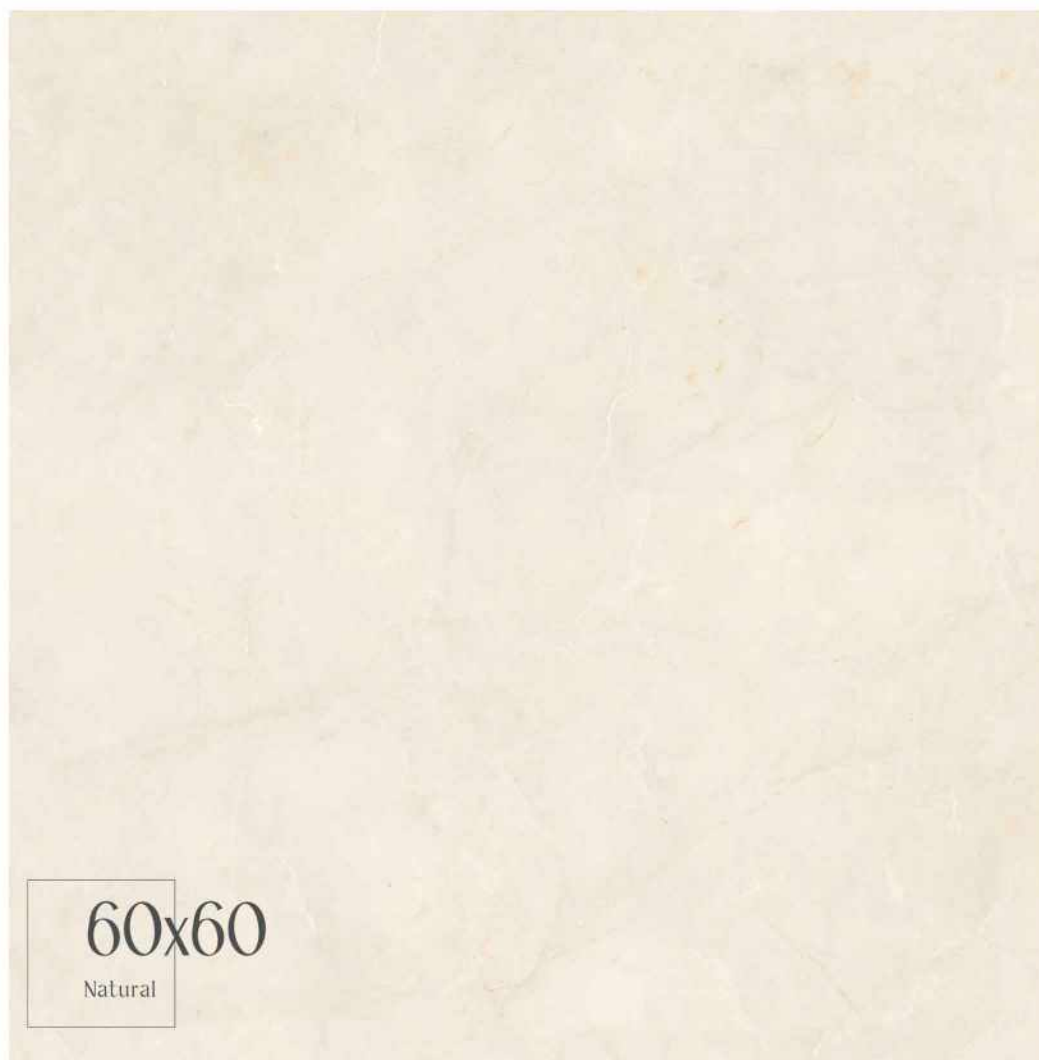

Natural

View online
Ver online

Aida Ceram
www.aidaceram.ir

NASSERI

WHITE BODY + RECTIFIED + MATT
60x60 cm / 24"x24" 2 Faces

Stone / Piedras

TIMA collection

60x60