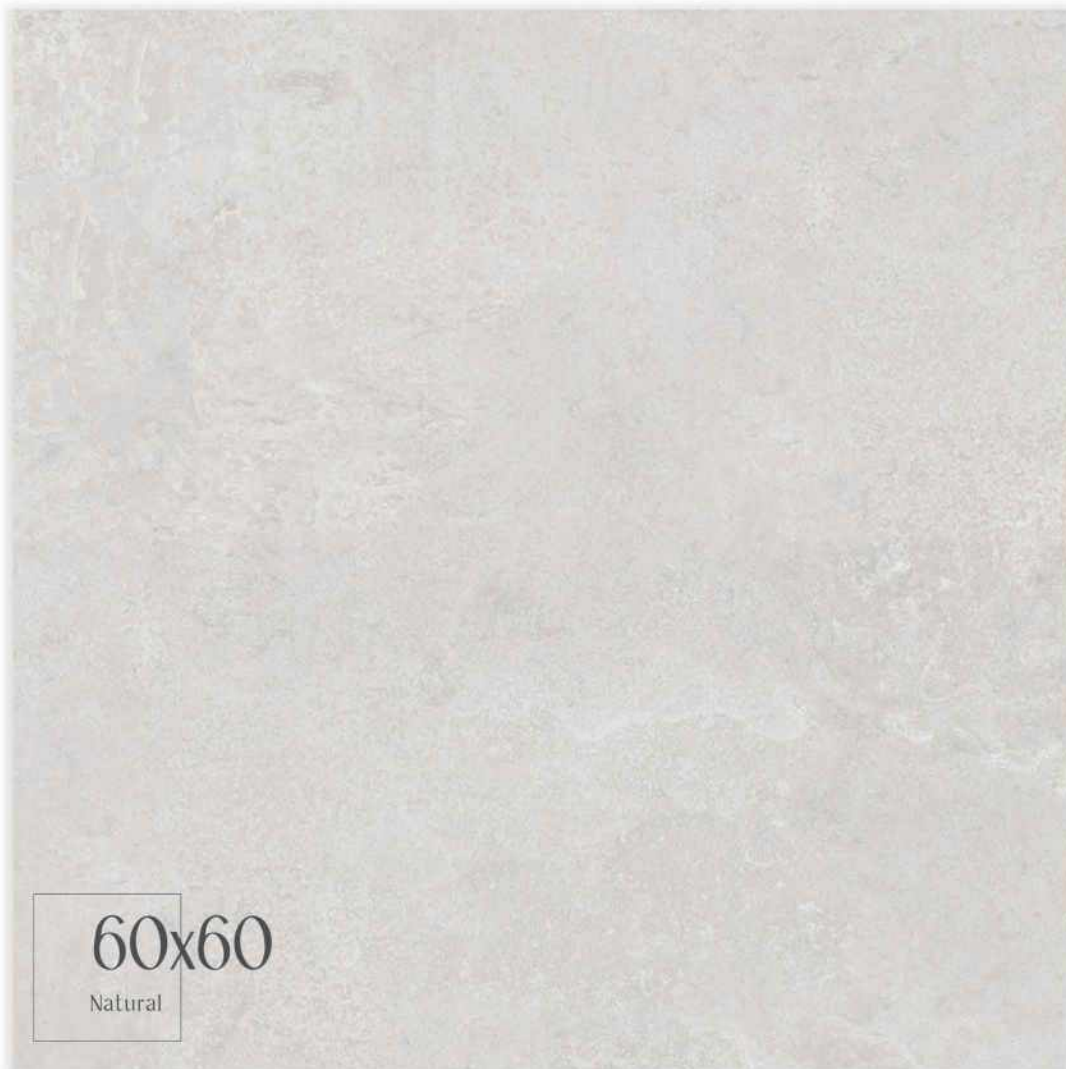

Natural

View online
Ver online

Aida Ceram
www.aidaceram.ir

Industrial Group
NASSERI

WHITE BODY + RECTIFIED + MATT
60x60 cm / 24"x24" 2 Faces

Stone / Piedras

VALENTINA Collection

60x60