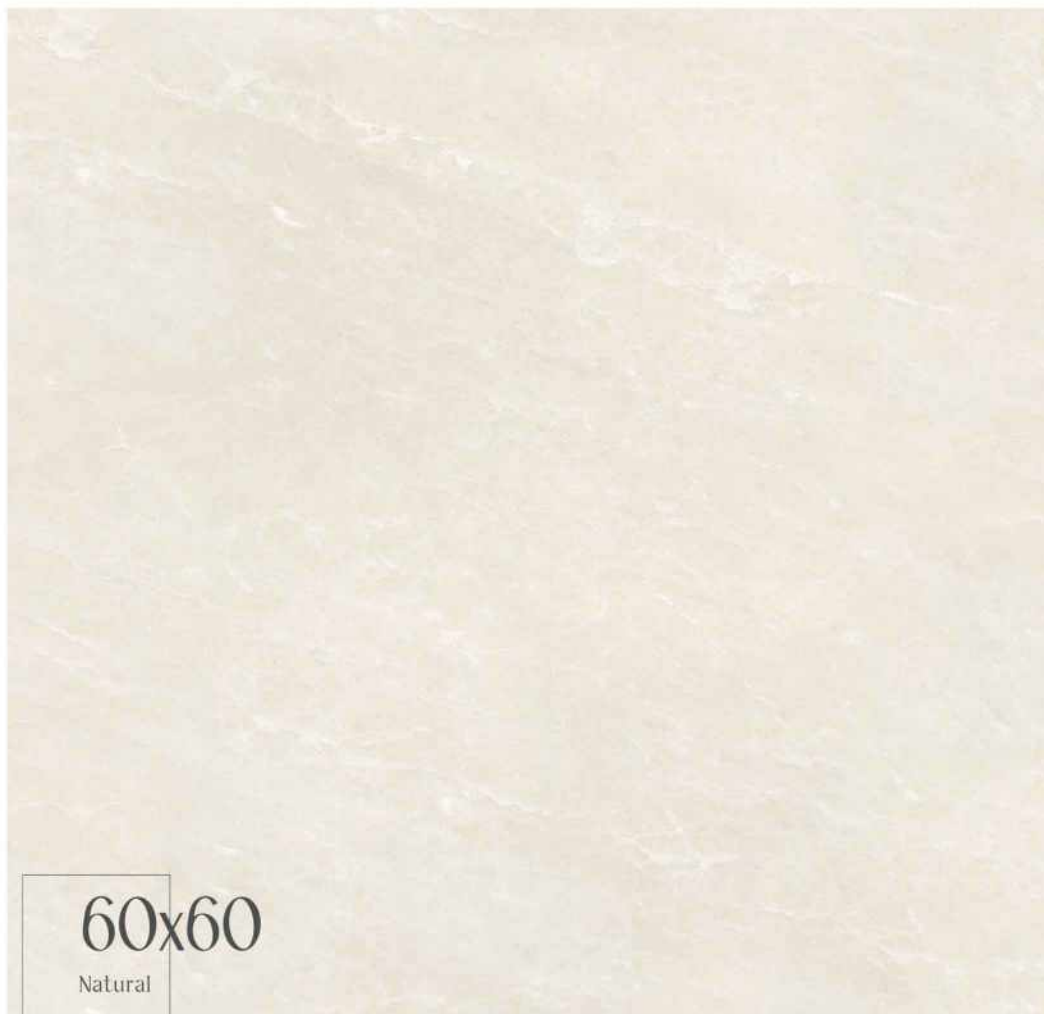

Natural

View online
Ver online

Aida Ceram
www.aidaceram.ir

NASSERI

WHITE BODY + RECTIFIED + MATT
60x60 cm / 24"x24" 2 Faces

Stone / Piedras

VINIL collection

60x60