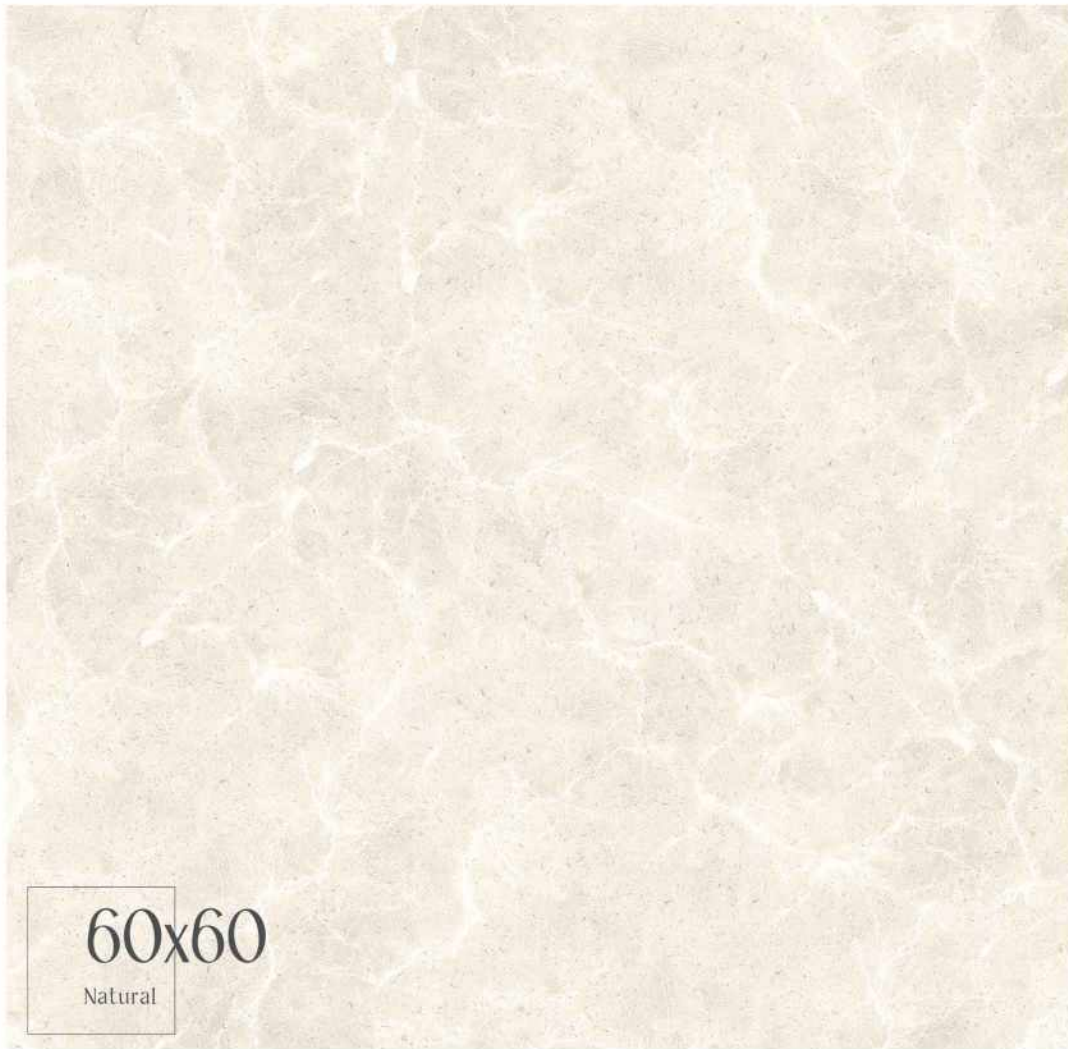

Natural

View online
Ver online

Aida Ceram
www.aidaceram.ir

Industrial Group
NASSERI

WHITE BODY + RECTIFIED + MATT
60x60 cm / 24"x24" 2 Faces

Stone / Piedras

SAMA collection

60x60