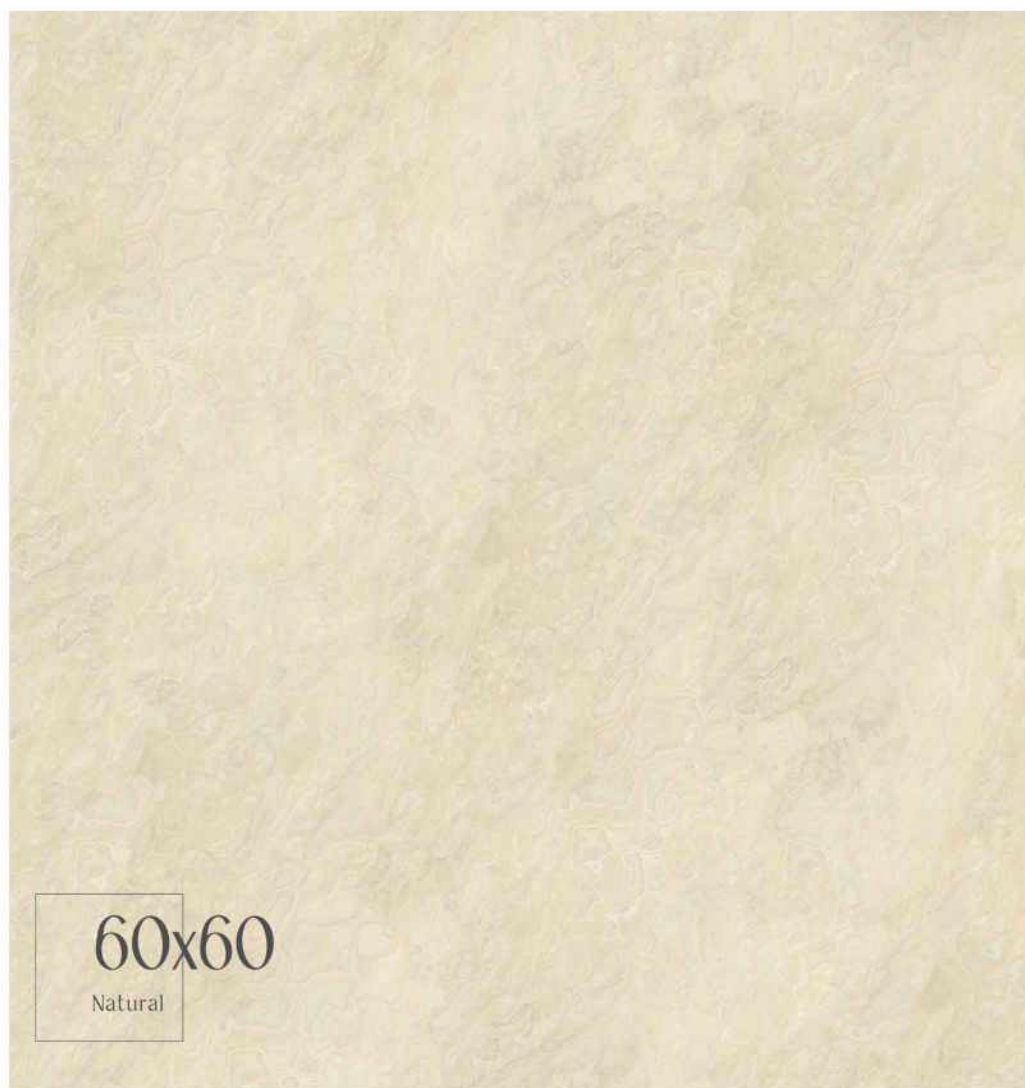

Natural

View online
Ver online

Aida Ceram
www.aidaceram.ir

NASSERI

WHITE BODY + RECTIFIED + MATT
60x60 cm / 24"x24" 2 Faces

Stone / Piedras

ILIMA collection

60x60