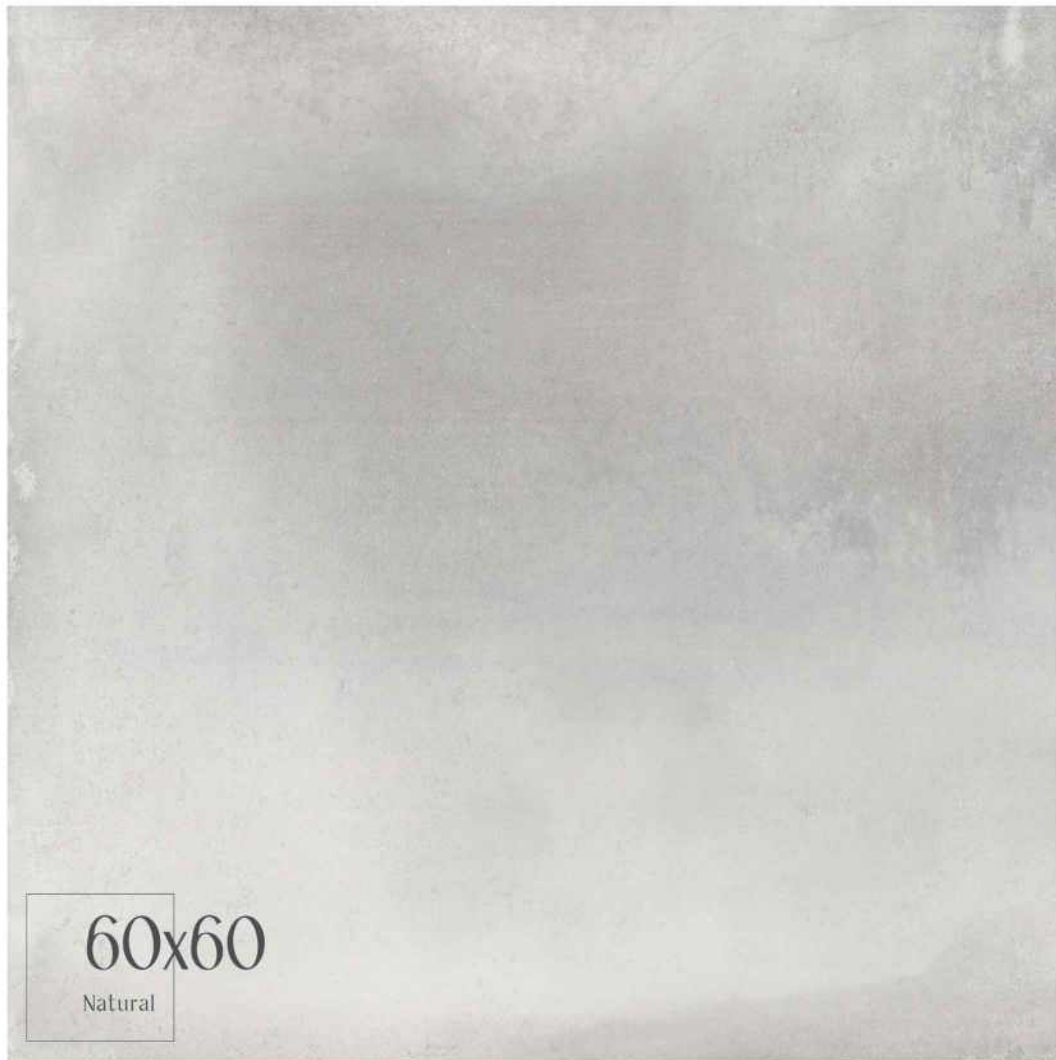

Natural

View online
Ver online

Aida Ceram
www.aidaceram.ir

Industrial Group
NASSERI

WHITE BODY + RECTIFIED + MATT
60x60 cm / 24"x24" 3 Faces

Stone / Piedras

PARMA collection

60x60