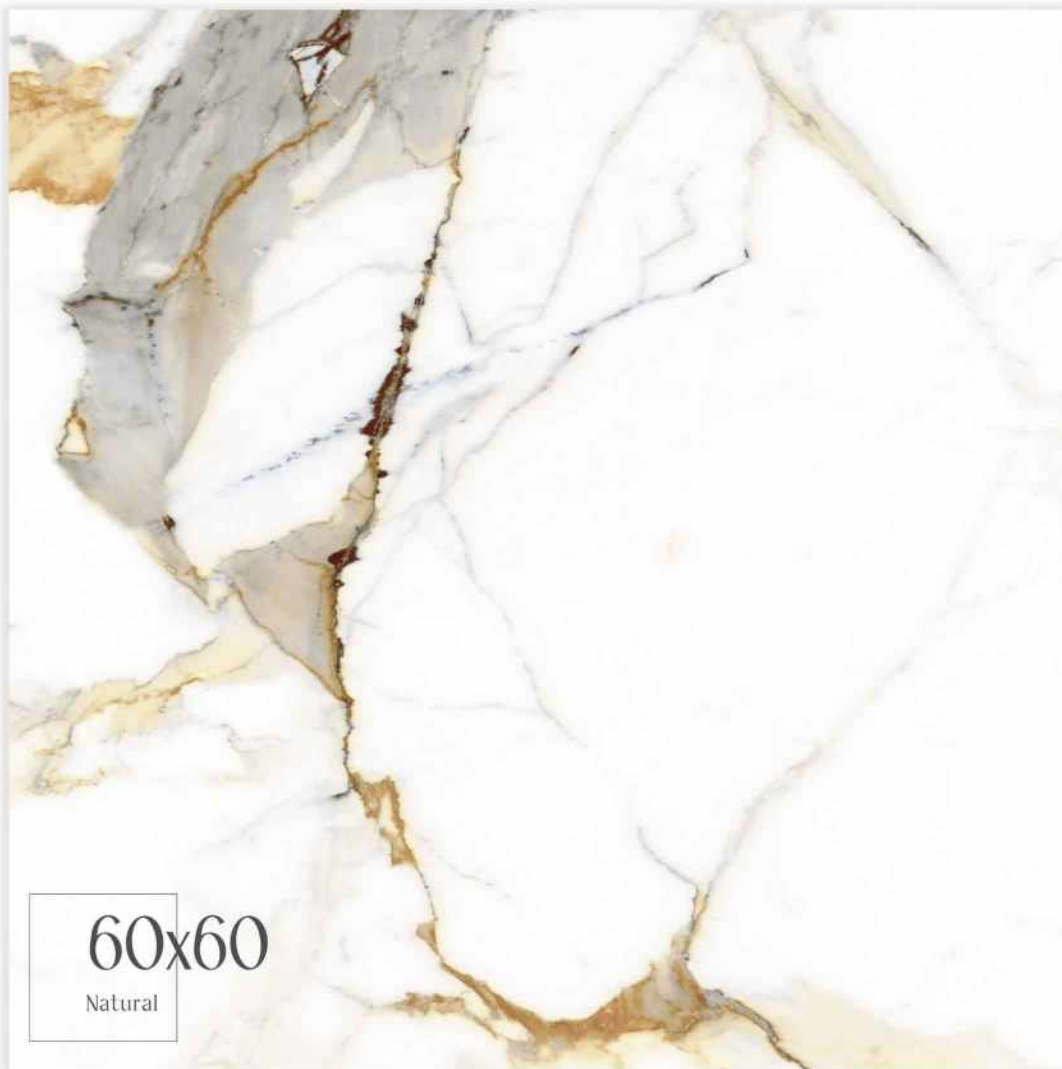

Natural

View online
Ver online

Aida Ceram
www.aidaceram.ir

Industrial Group
NASSERI

WHITE BODY + RECTIFIED + MATT
60x60 cm / 24"x24" 2 Faces

Stone / Piedras

PIETRA Collection

60x60