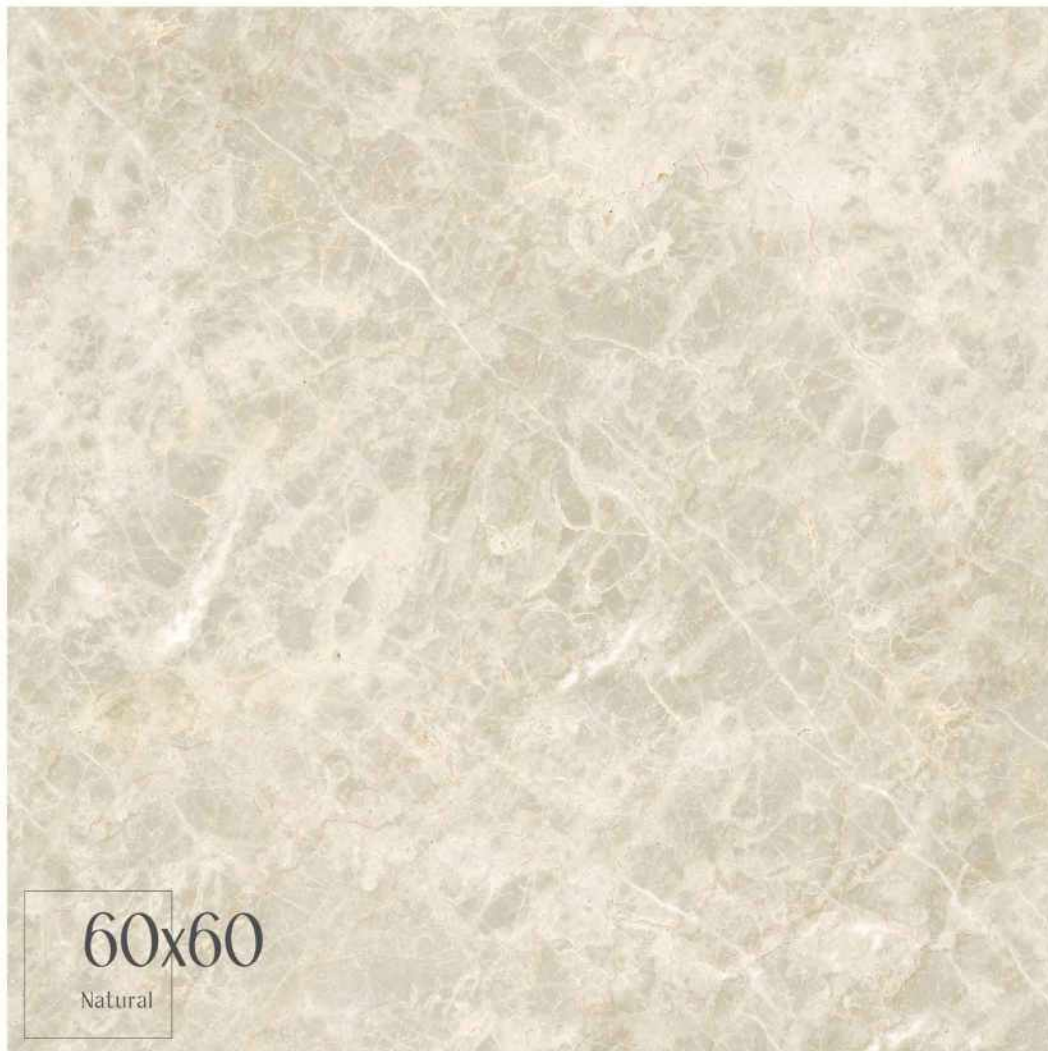

Natural

View online
Ver online

Aida Ceram
www.aidaceram.ir

Industrial Group
NASSERI

WHITE BODY + RECTIFIED + MATT
60x60 cm / 24"x24" 2 Faces

Stone / Piedras

LEASTONE collection

60x60