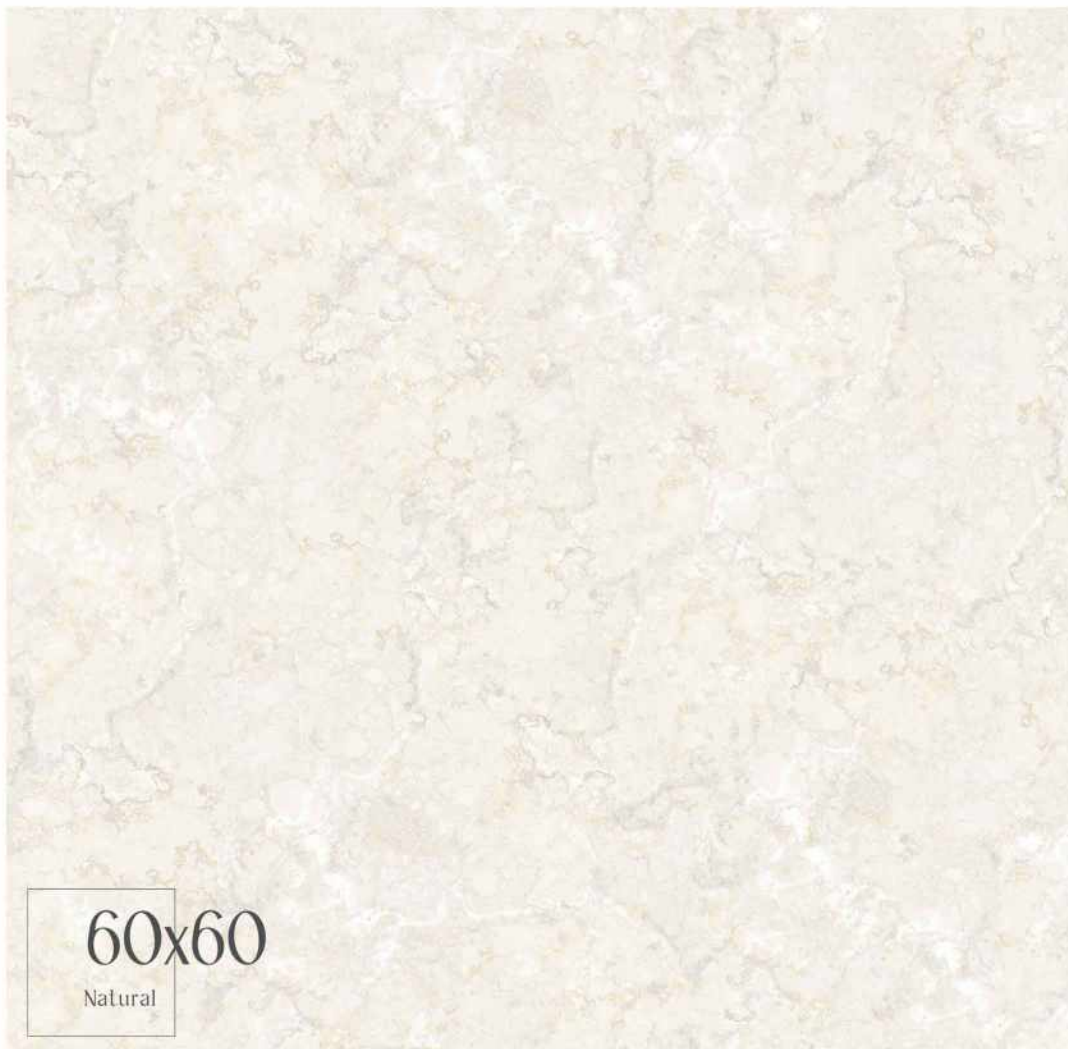

Natural

View online
Ver online

Aida Ceram
www.aidaceram.ir

Industrial Group
NASSERI

WHITE BODY + RECTIFIED + MATT
60x60 cm / 24"x24" 2 Faces

Stone / Piedras

MEGAN collection

60x60