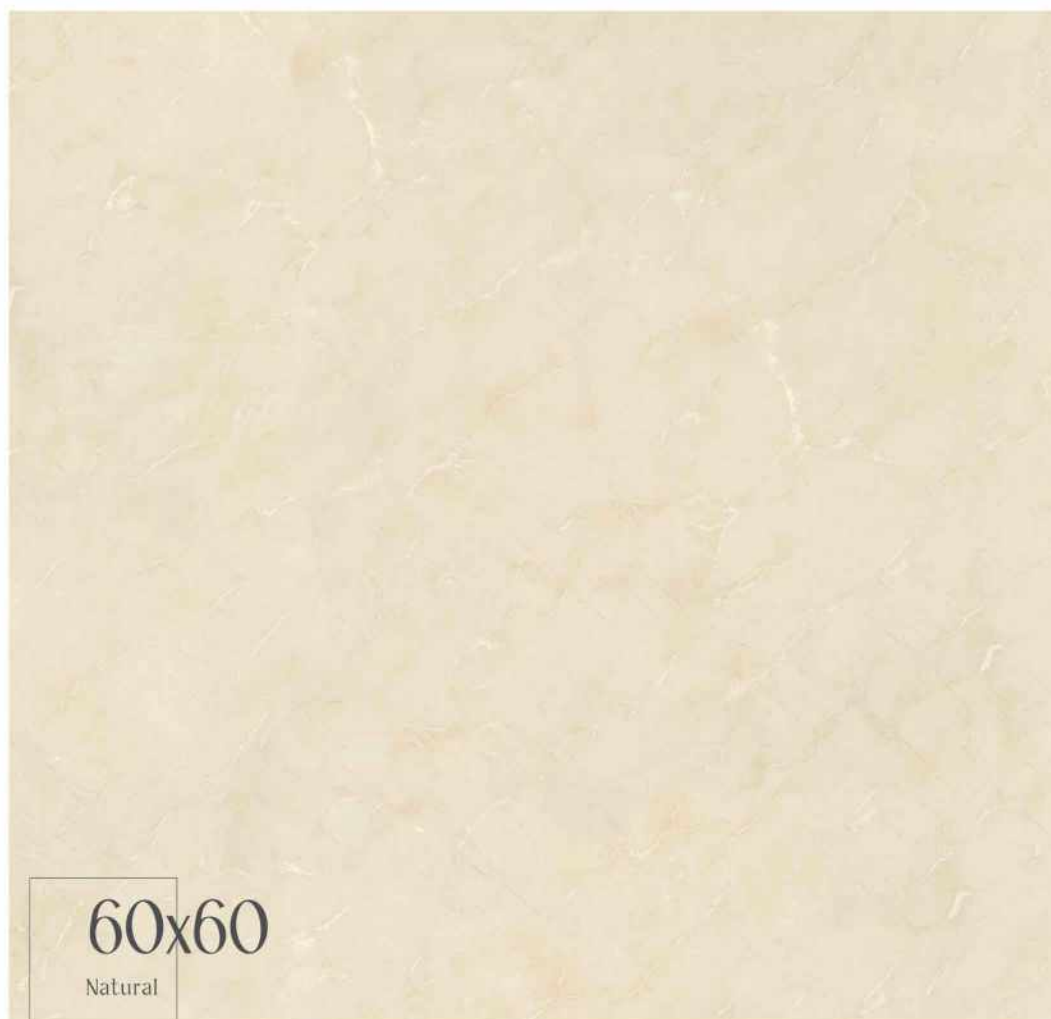

Natural

View online
Ver online

Aida Ceram
www.aidaceram.ir

NASSERI

WHITE BODY + RECTIFIED + MATT
60x60 cm / 24"x24" 2 Faces

Stone / Piedras

LI STOLE collection

60x60