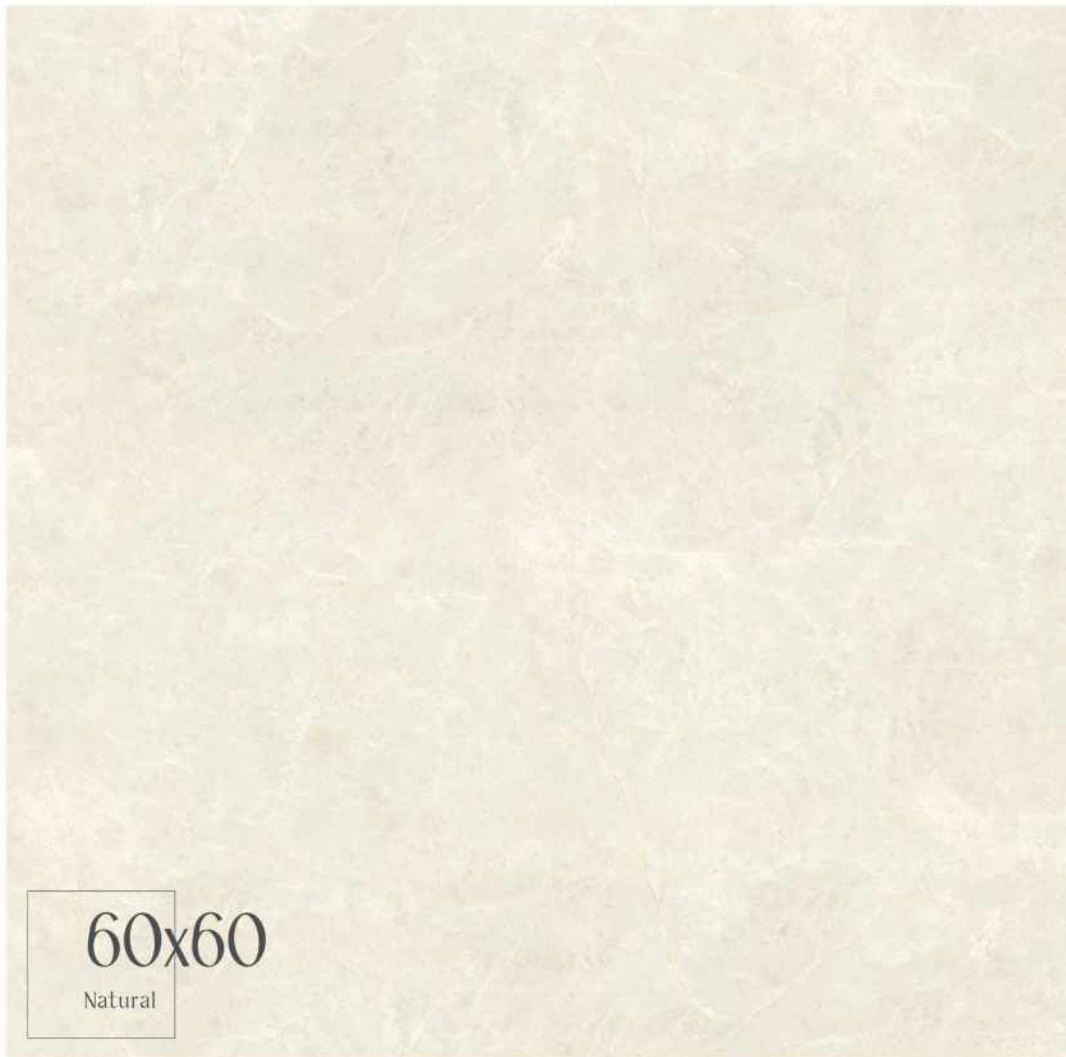

Natural

View online
Ver online

Aida Ceram
www.aidaceram.ir

Industrial Group
NASSERI

WHITE BODY + RECTIFIED + MATT
60x60 cm / 24"x24" 2 Faces

Stone / Piedras

BIANHO collection

60x60