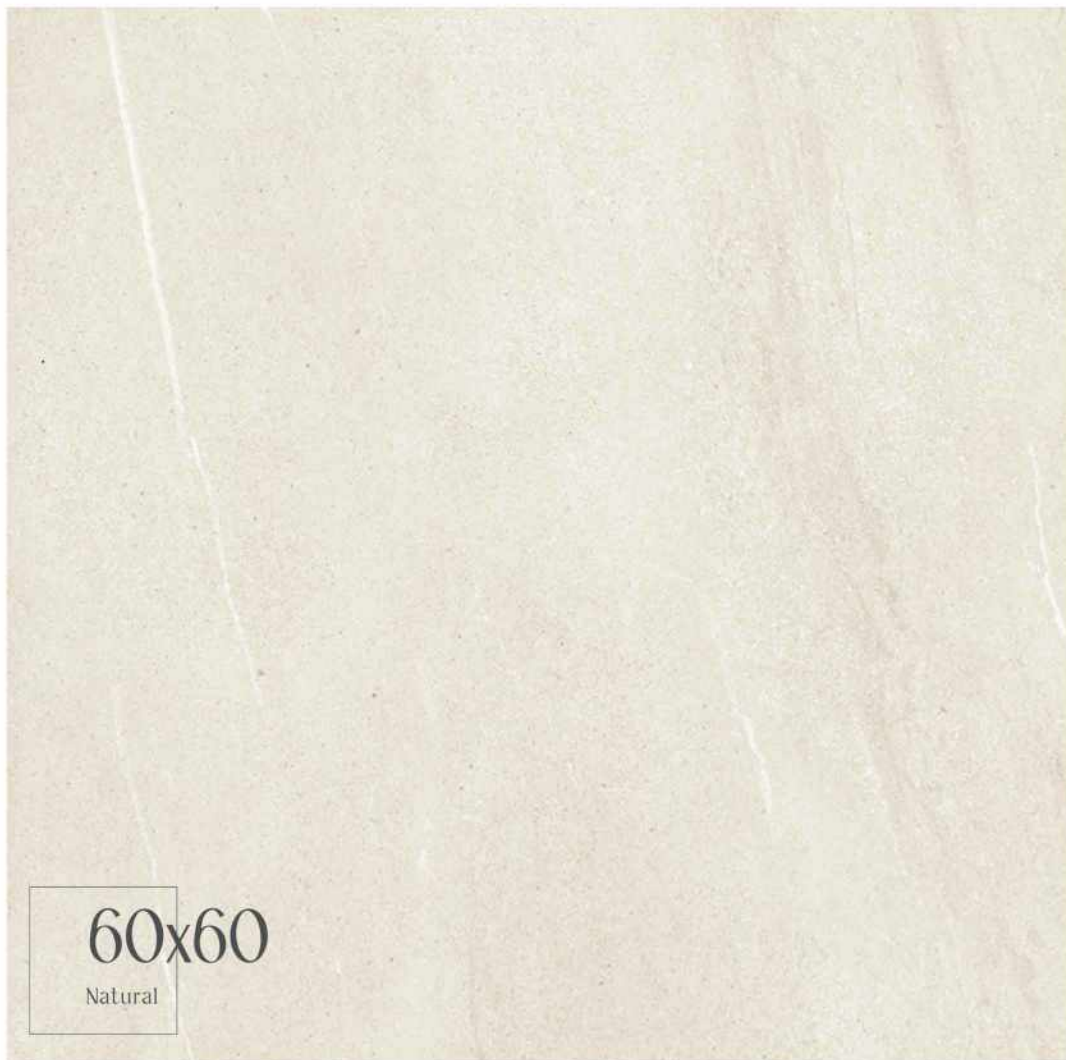

Natural

View online
Ver online

Aida Ceram
www.aidaceram.ir

Industrial Group
NASSERI

WHITE BODY + RECTIFIED + MATT
60x60 cm / 24"x24" 2 Faces

Stone / Piedras

CIMON collection

60x60