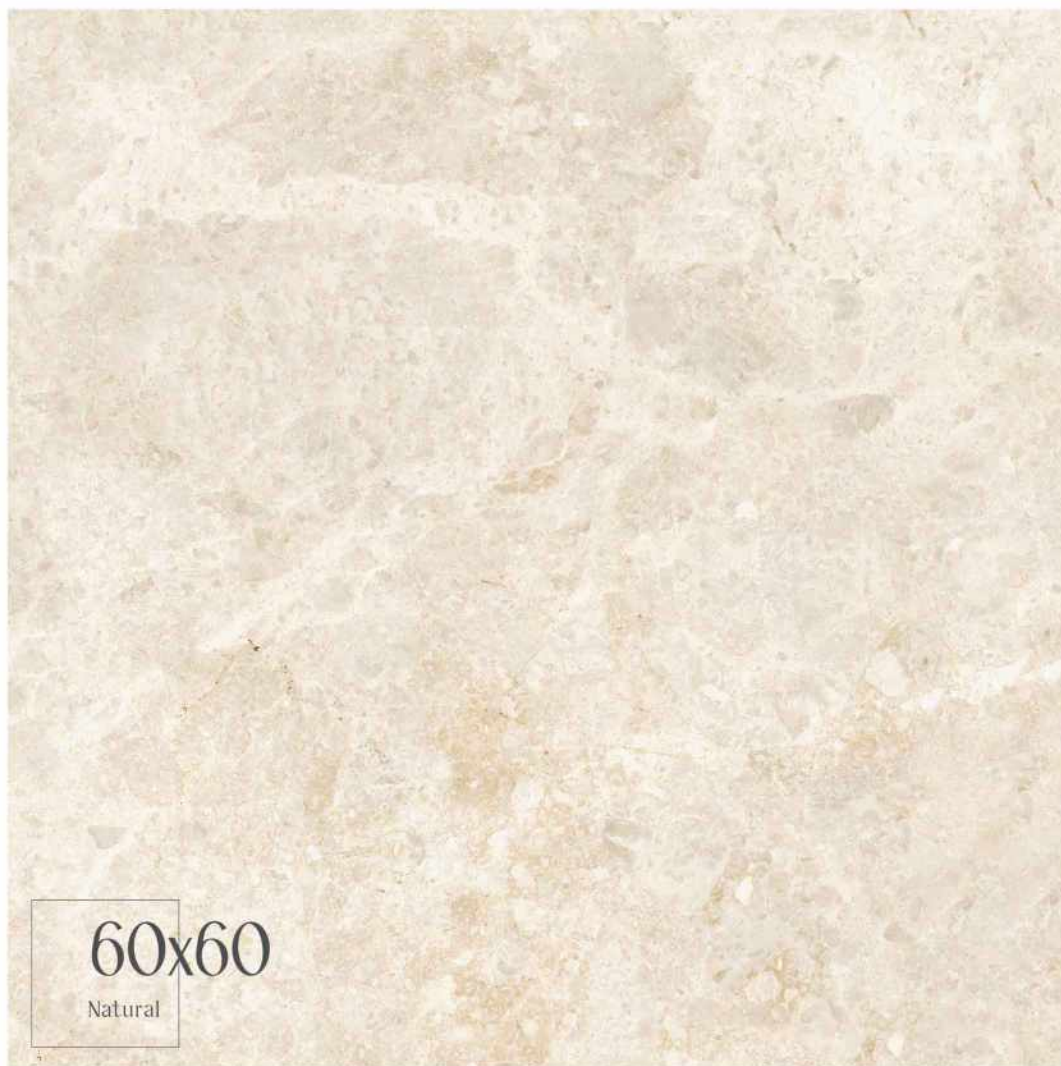

Natural

View online
Ver online

Aida Ceram
www.aidaceram.ir

NASSERI

WHITE BODY + RECTIFIED + MATT
60x60 cm / 24"x24" 2 Faces

Stone / Piedras

BALI collection

60x60