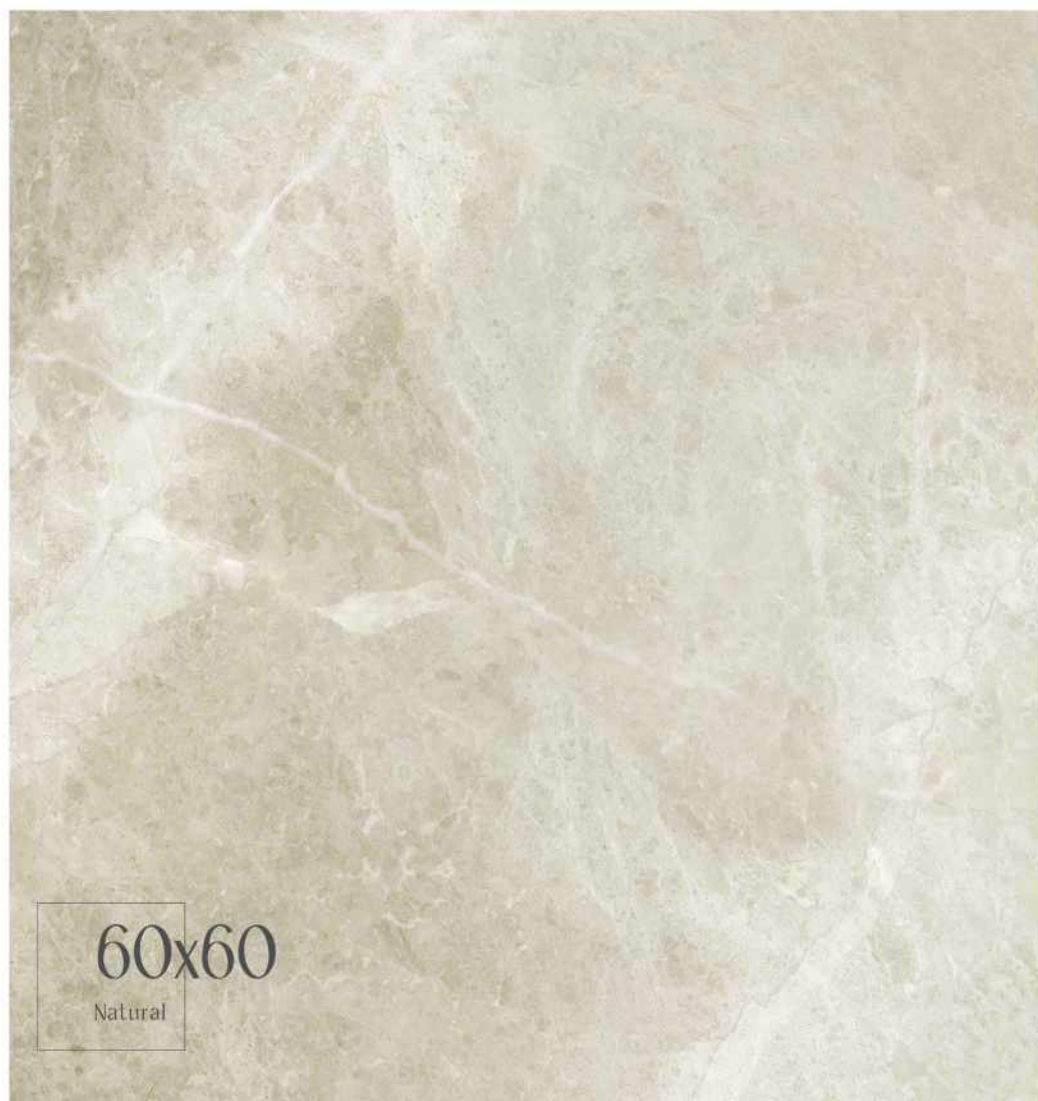

Natural

View online
Ver online

Aida Ceram
www.aidaceram.ir

NASSERI

WHITE BODY + RECTIFIED + MATT
60x60 cm / 24"x24" 2 Faces

Stone / Piedras

TAM collection

60x60