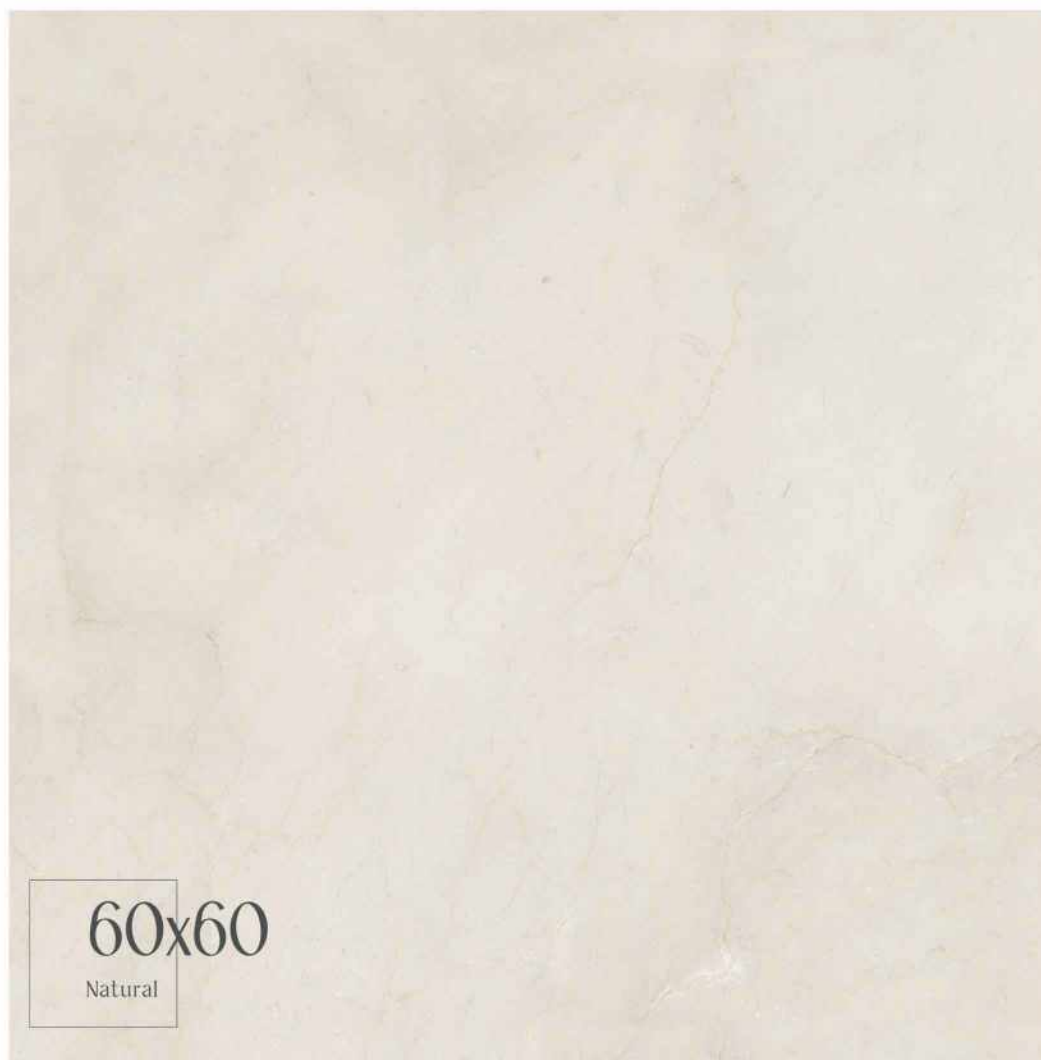

Natural

View online
Ver online

Aida Ceram
www.aidaceram.ir

NASSERI

WHITE BODY + RECTIFIED + MATT
60x60 cm / 24"x24" 2 Faces

Stone / Piedras

NILO collection

60x60