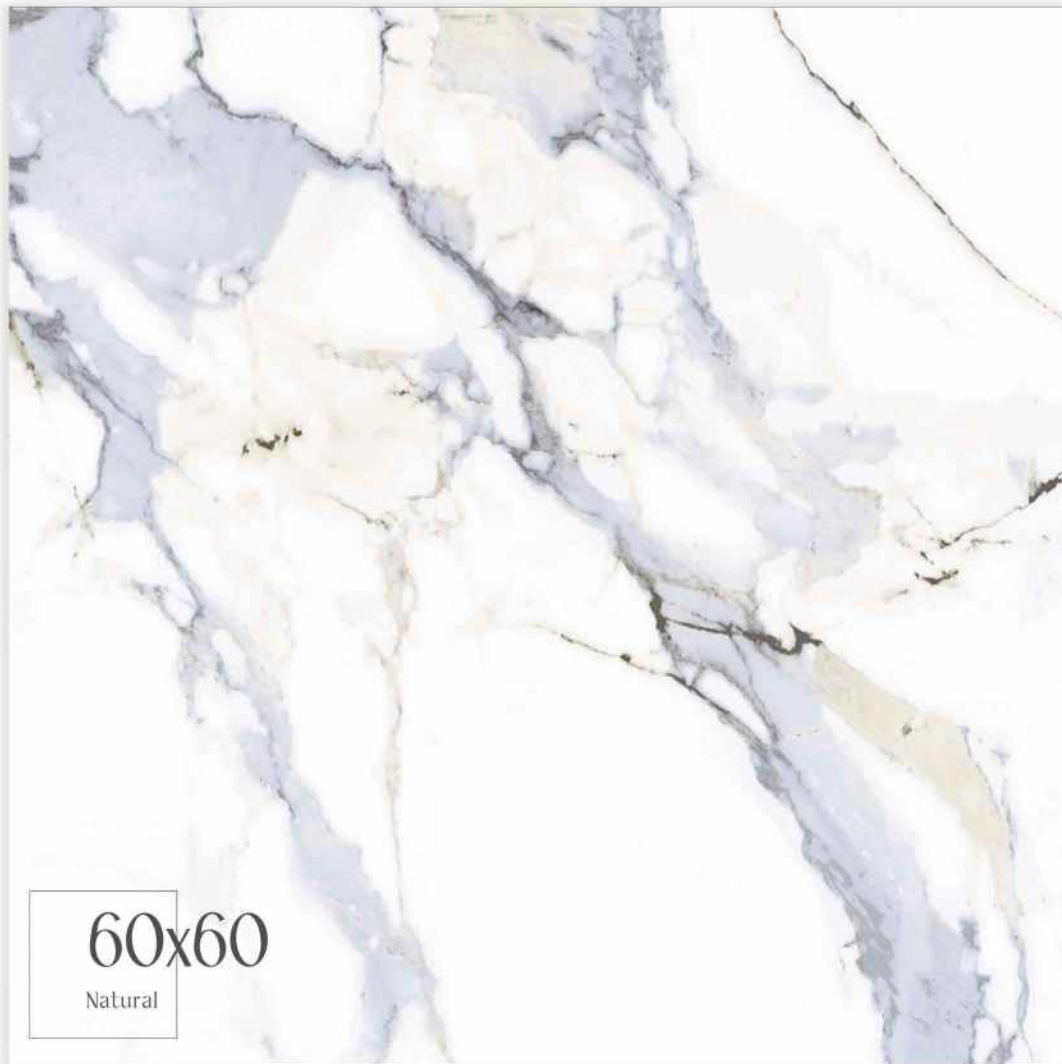

Natural

View online
Ver online

Aida Ceram
www.aidaceram.ir

Industrial Group
NASSERI

WHITE BODY + RECTIFIED + MATT
60x60 cm / 24"x24" 2 Faces

Stone / Piedras

PIETRA BLUE Collection

60x60