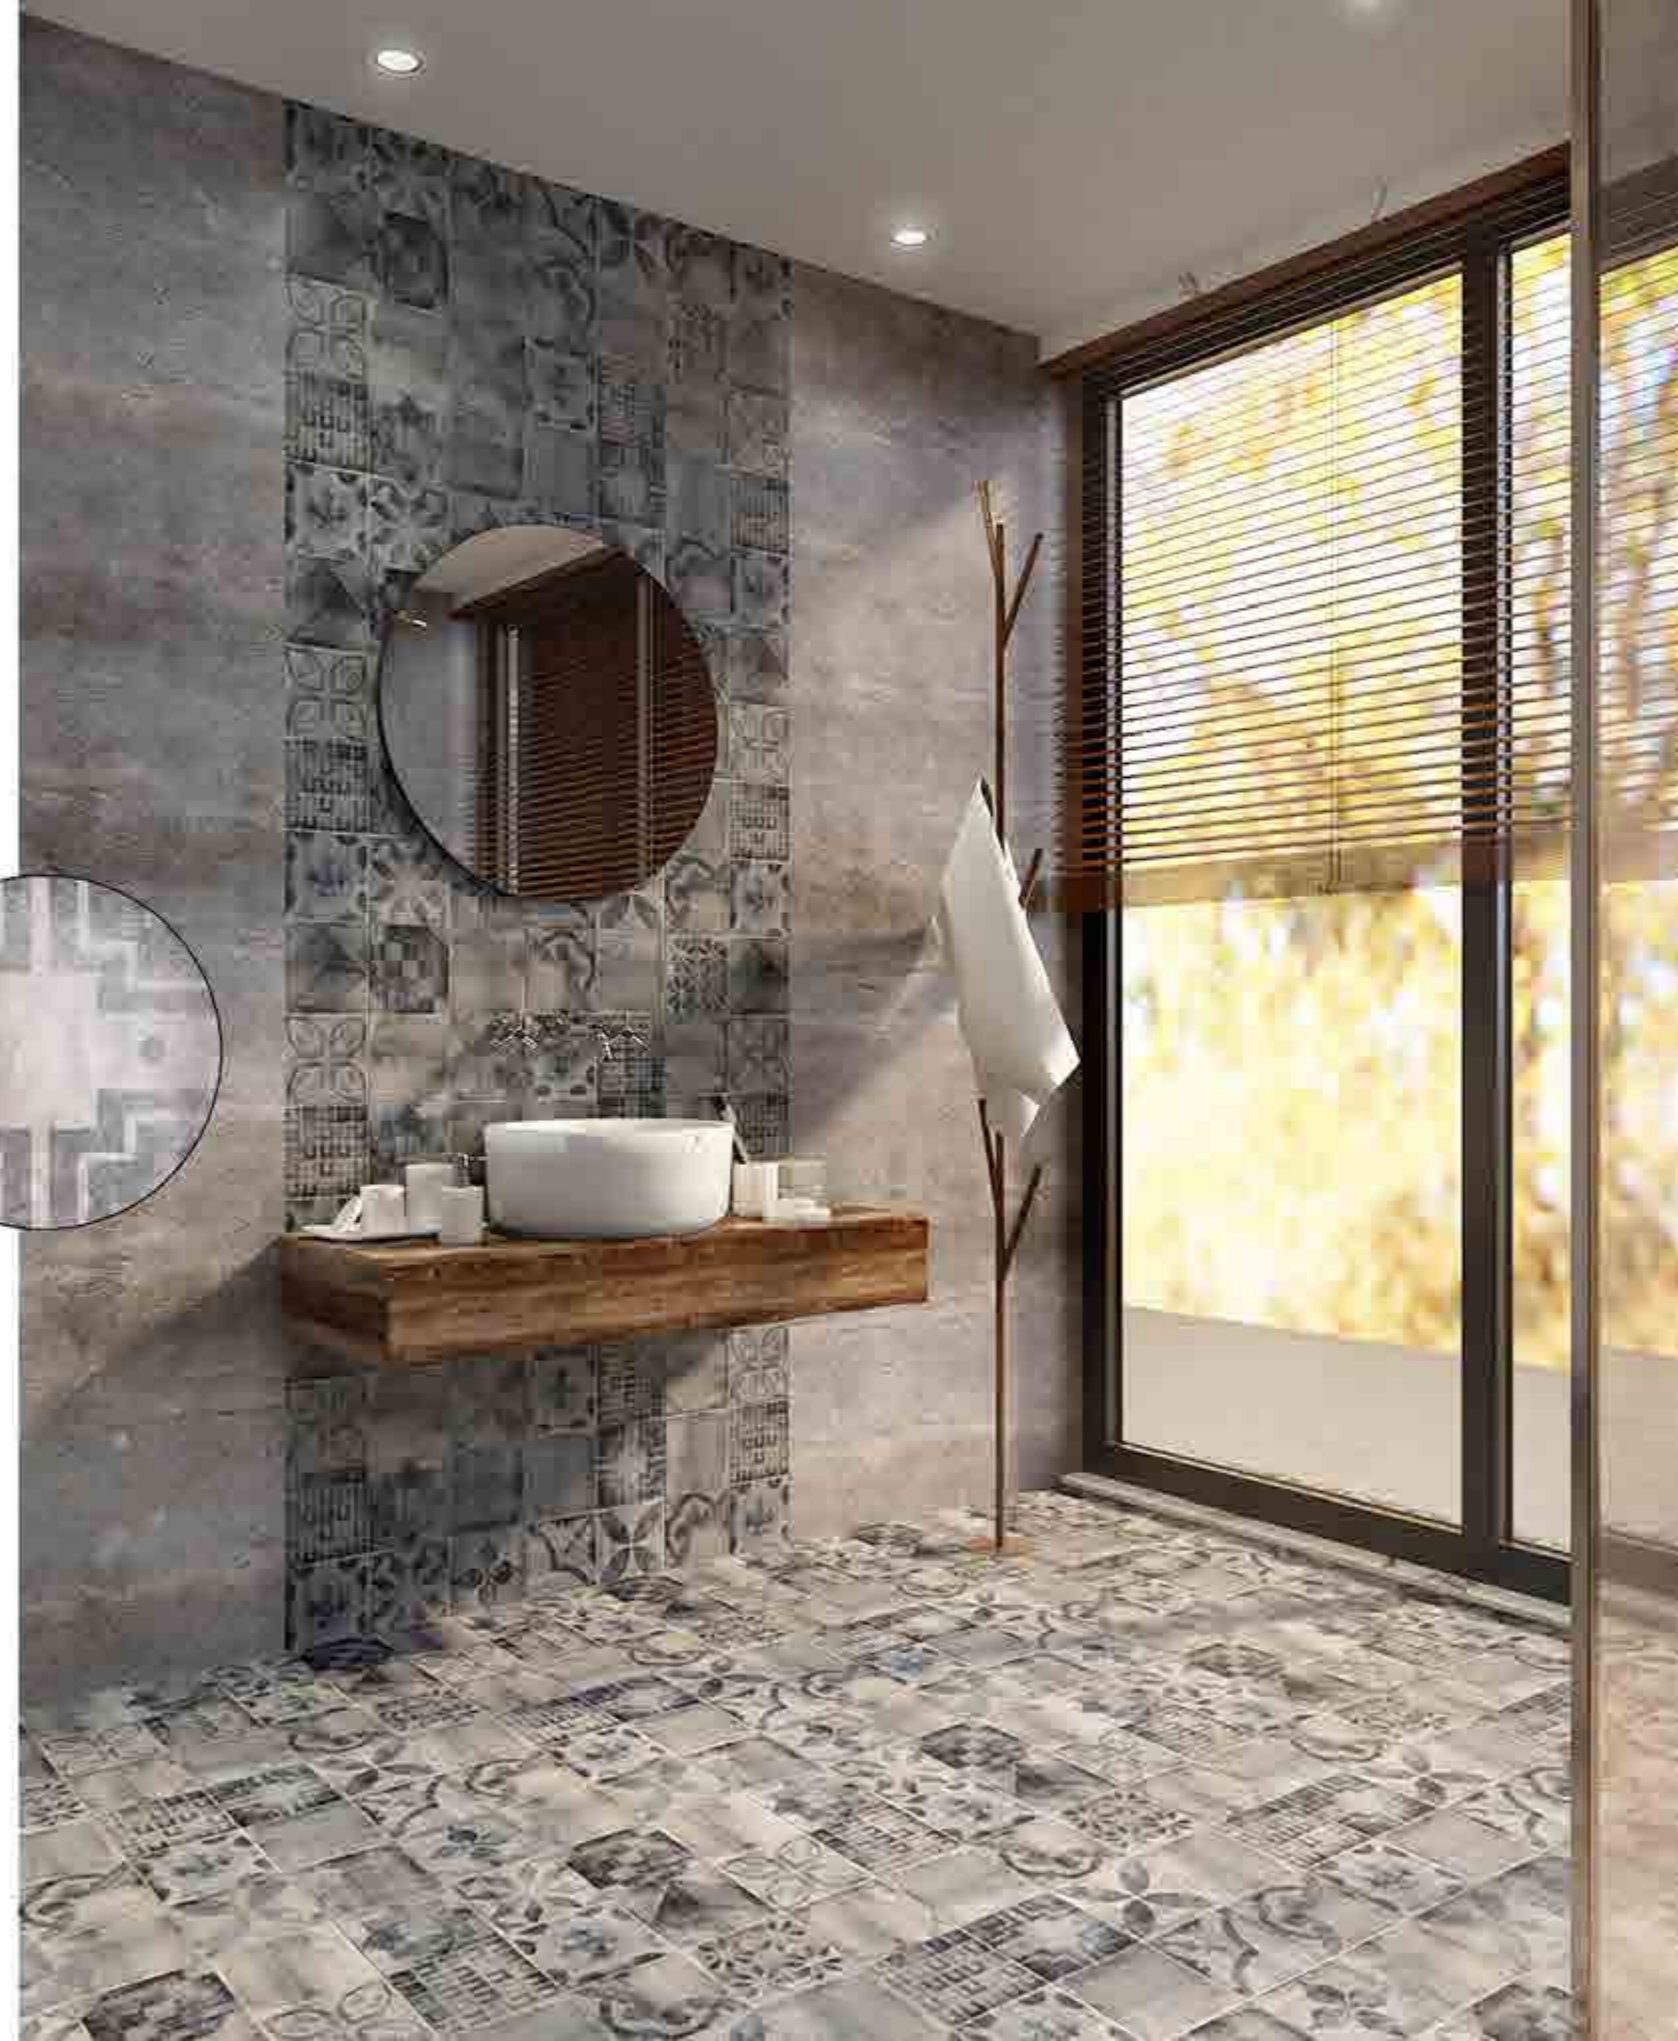

MAGINA

30x30 / 12"x24"

MATT SERIES

Color: Light grey / Dark grey

DECOR