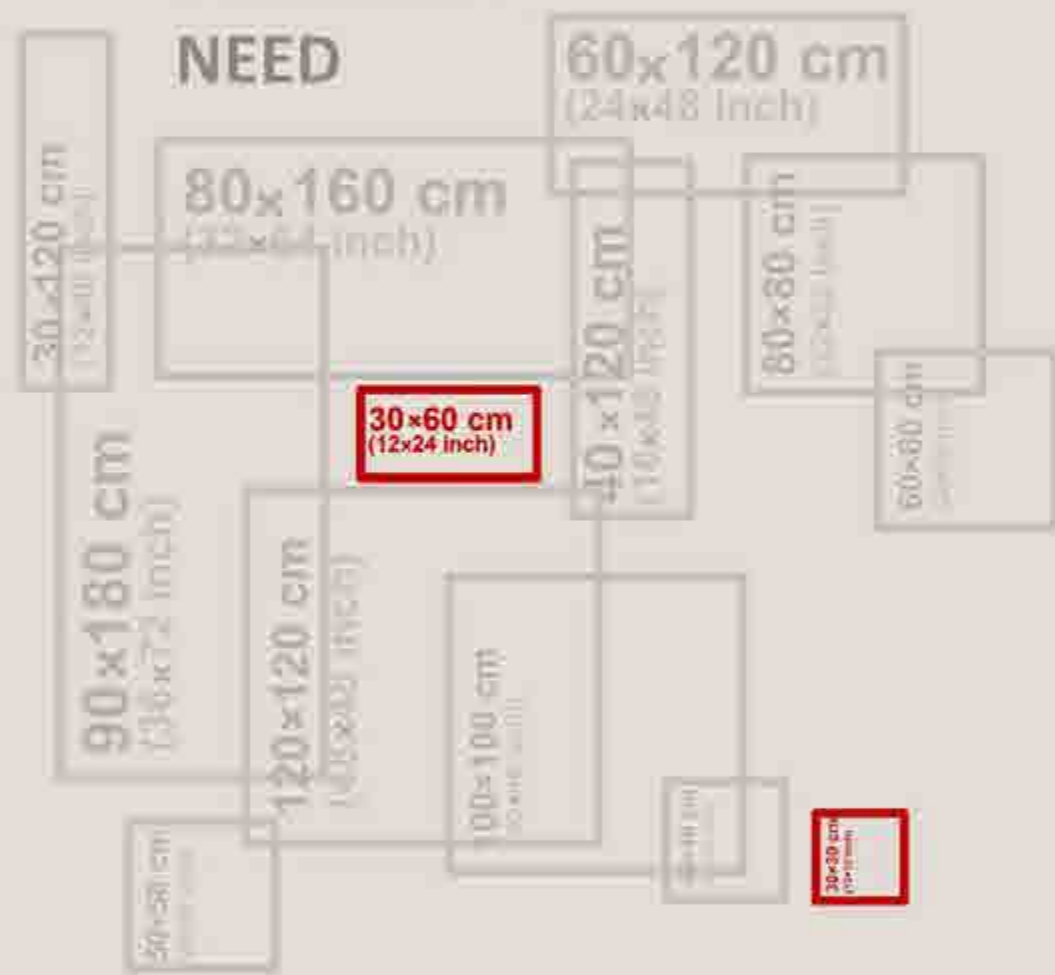

SIZE & SURFACE FOR EVERY NEED