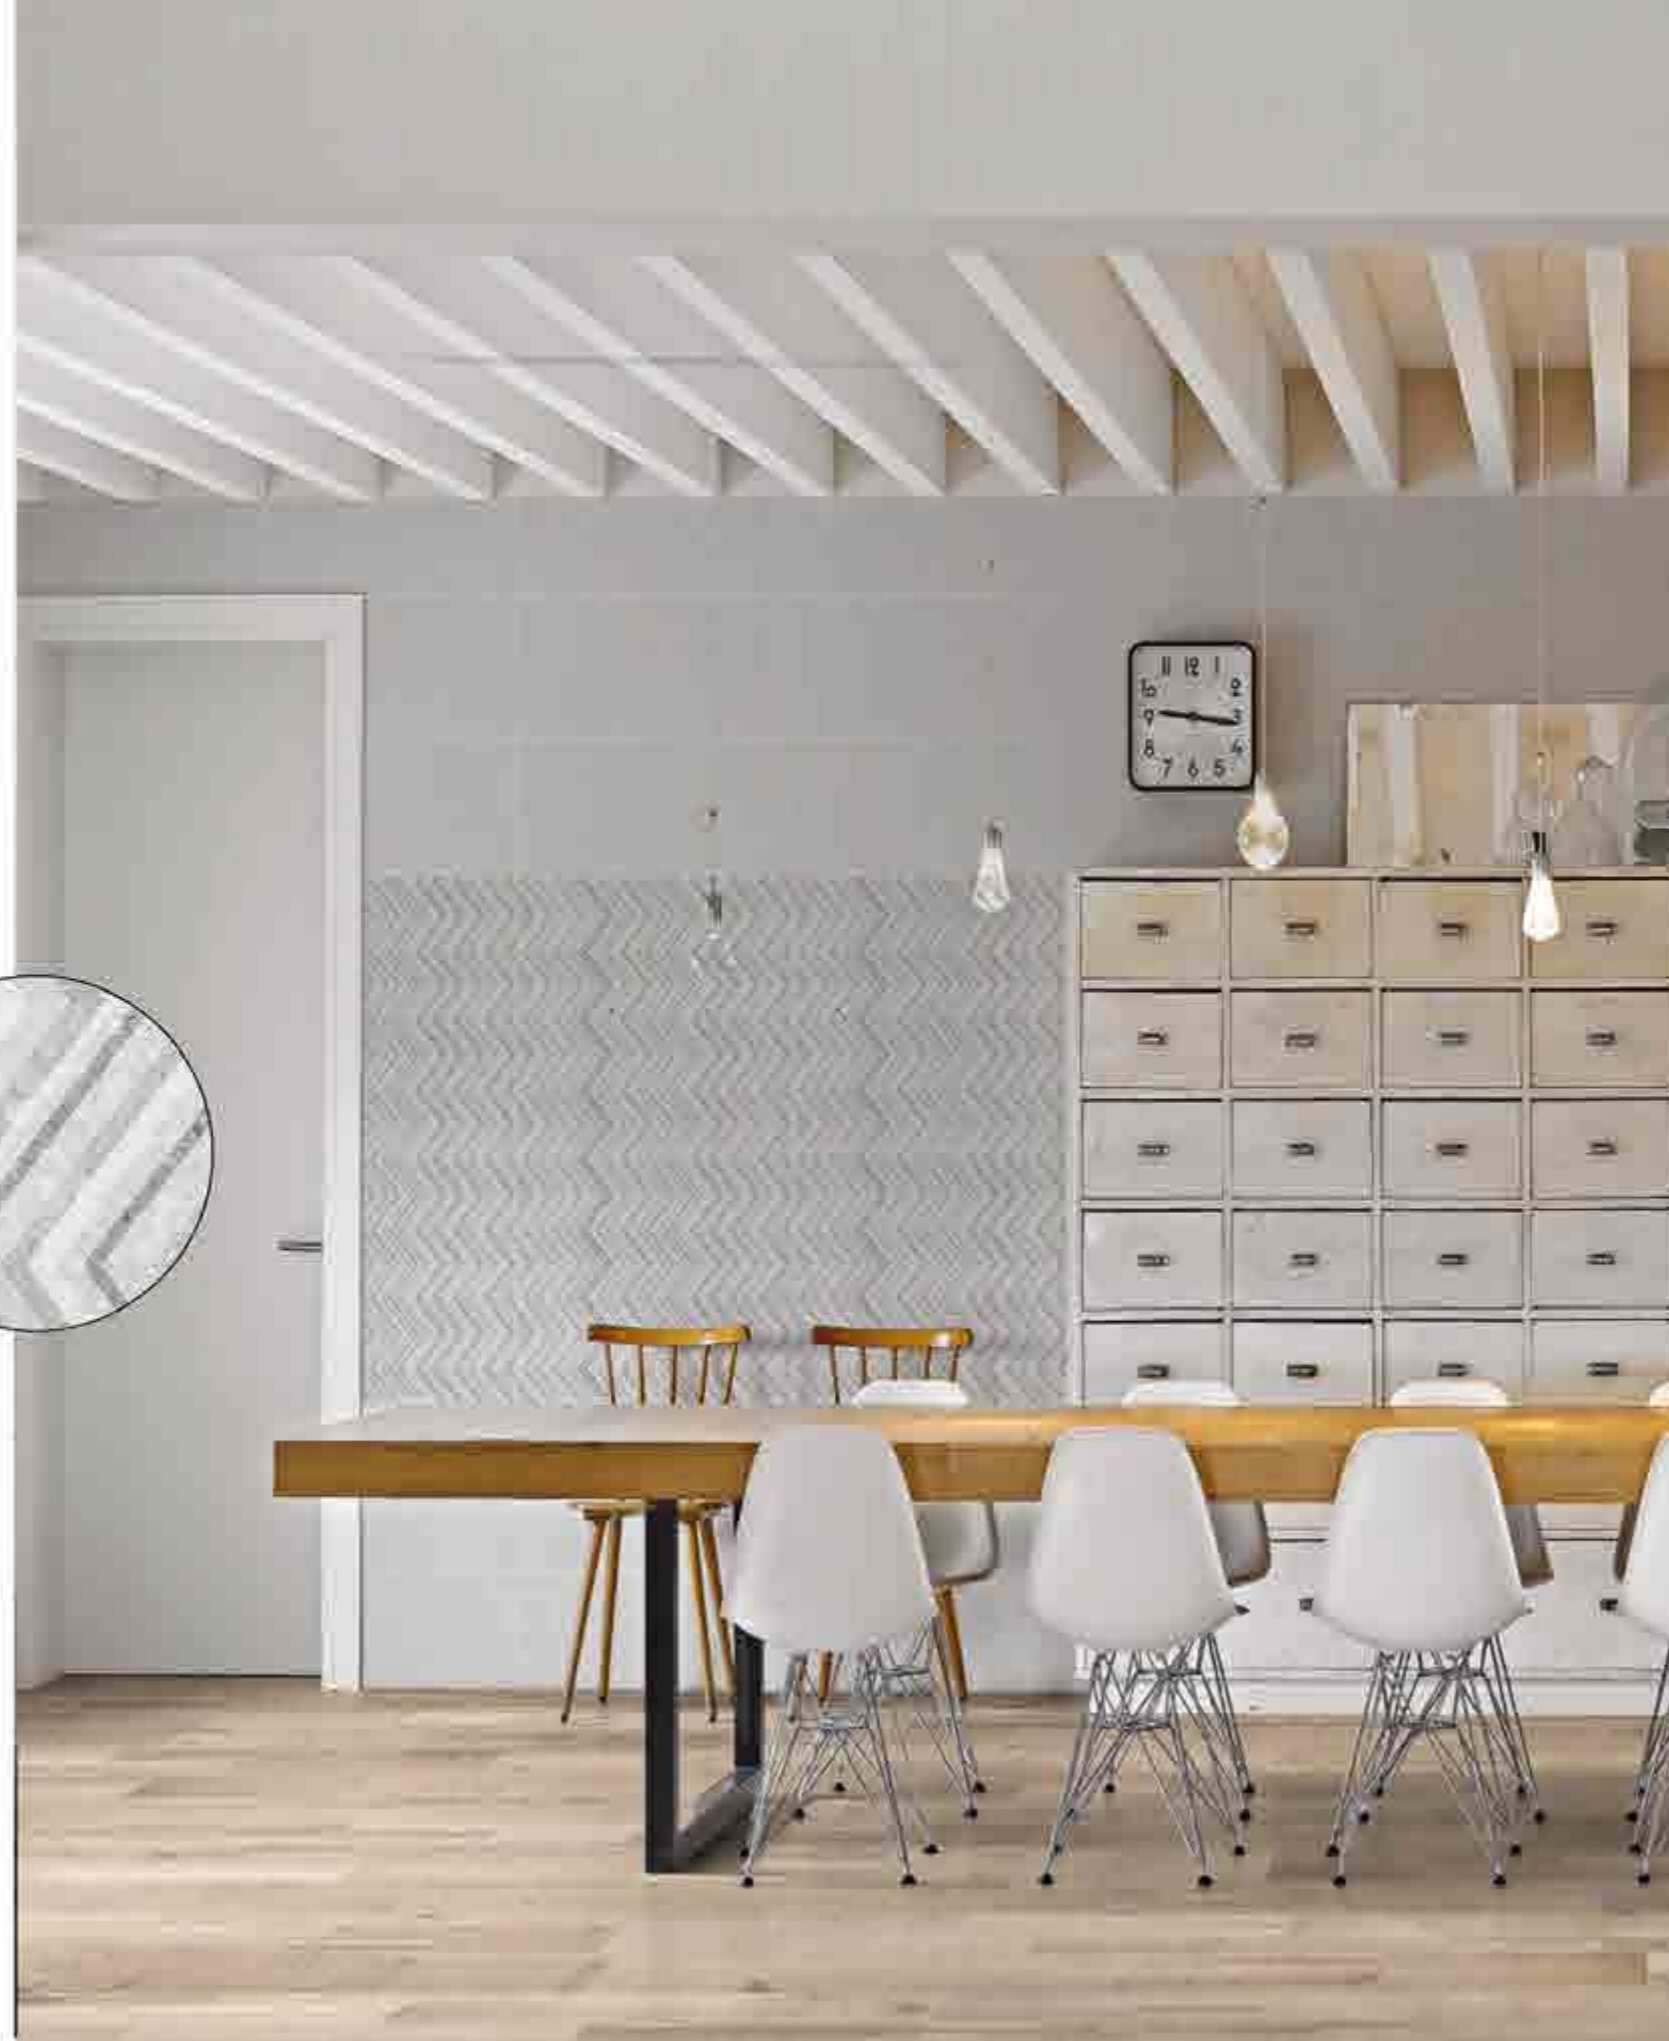

30x60 / 12"x24"

GLASS SERIES

Color: Dark Gray

Different Color: 2

LIGHT GREY

Decor

GREY

FAVIANA