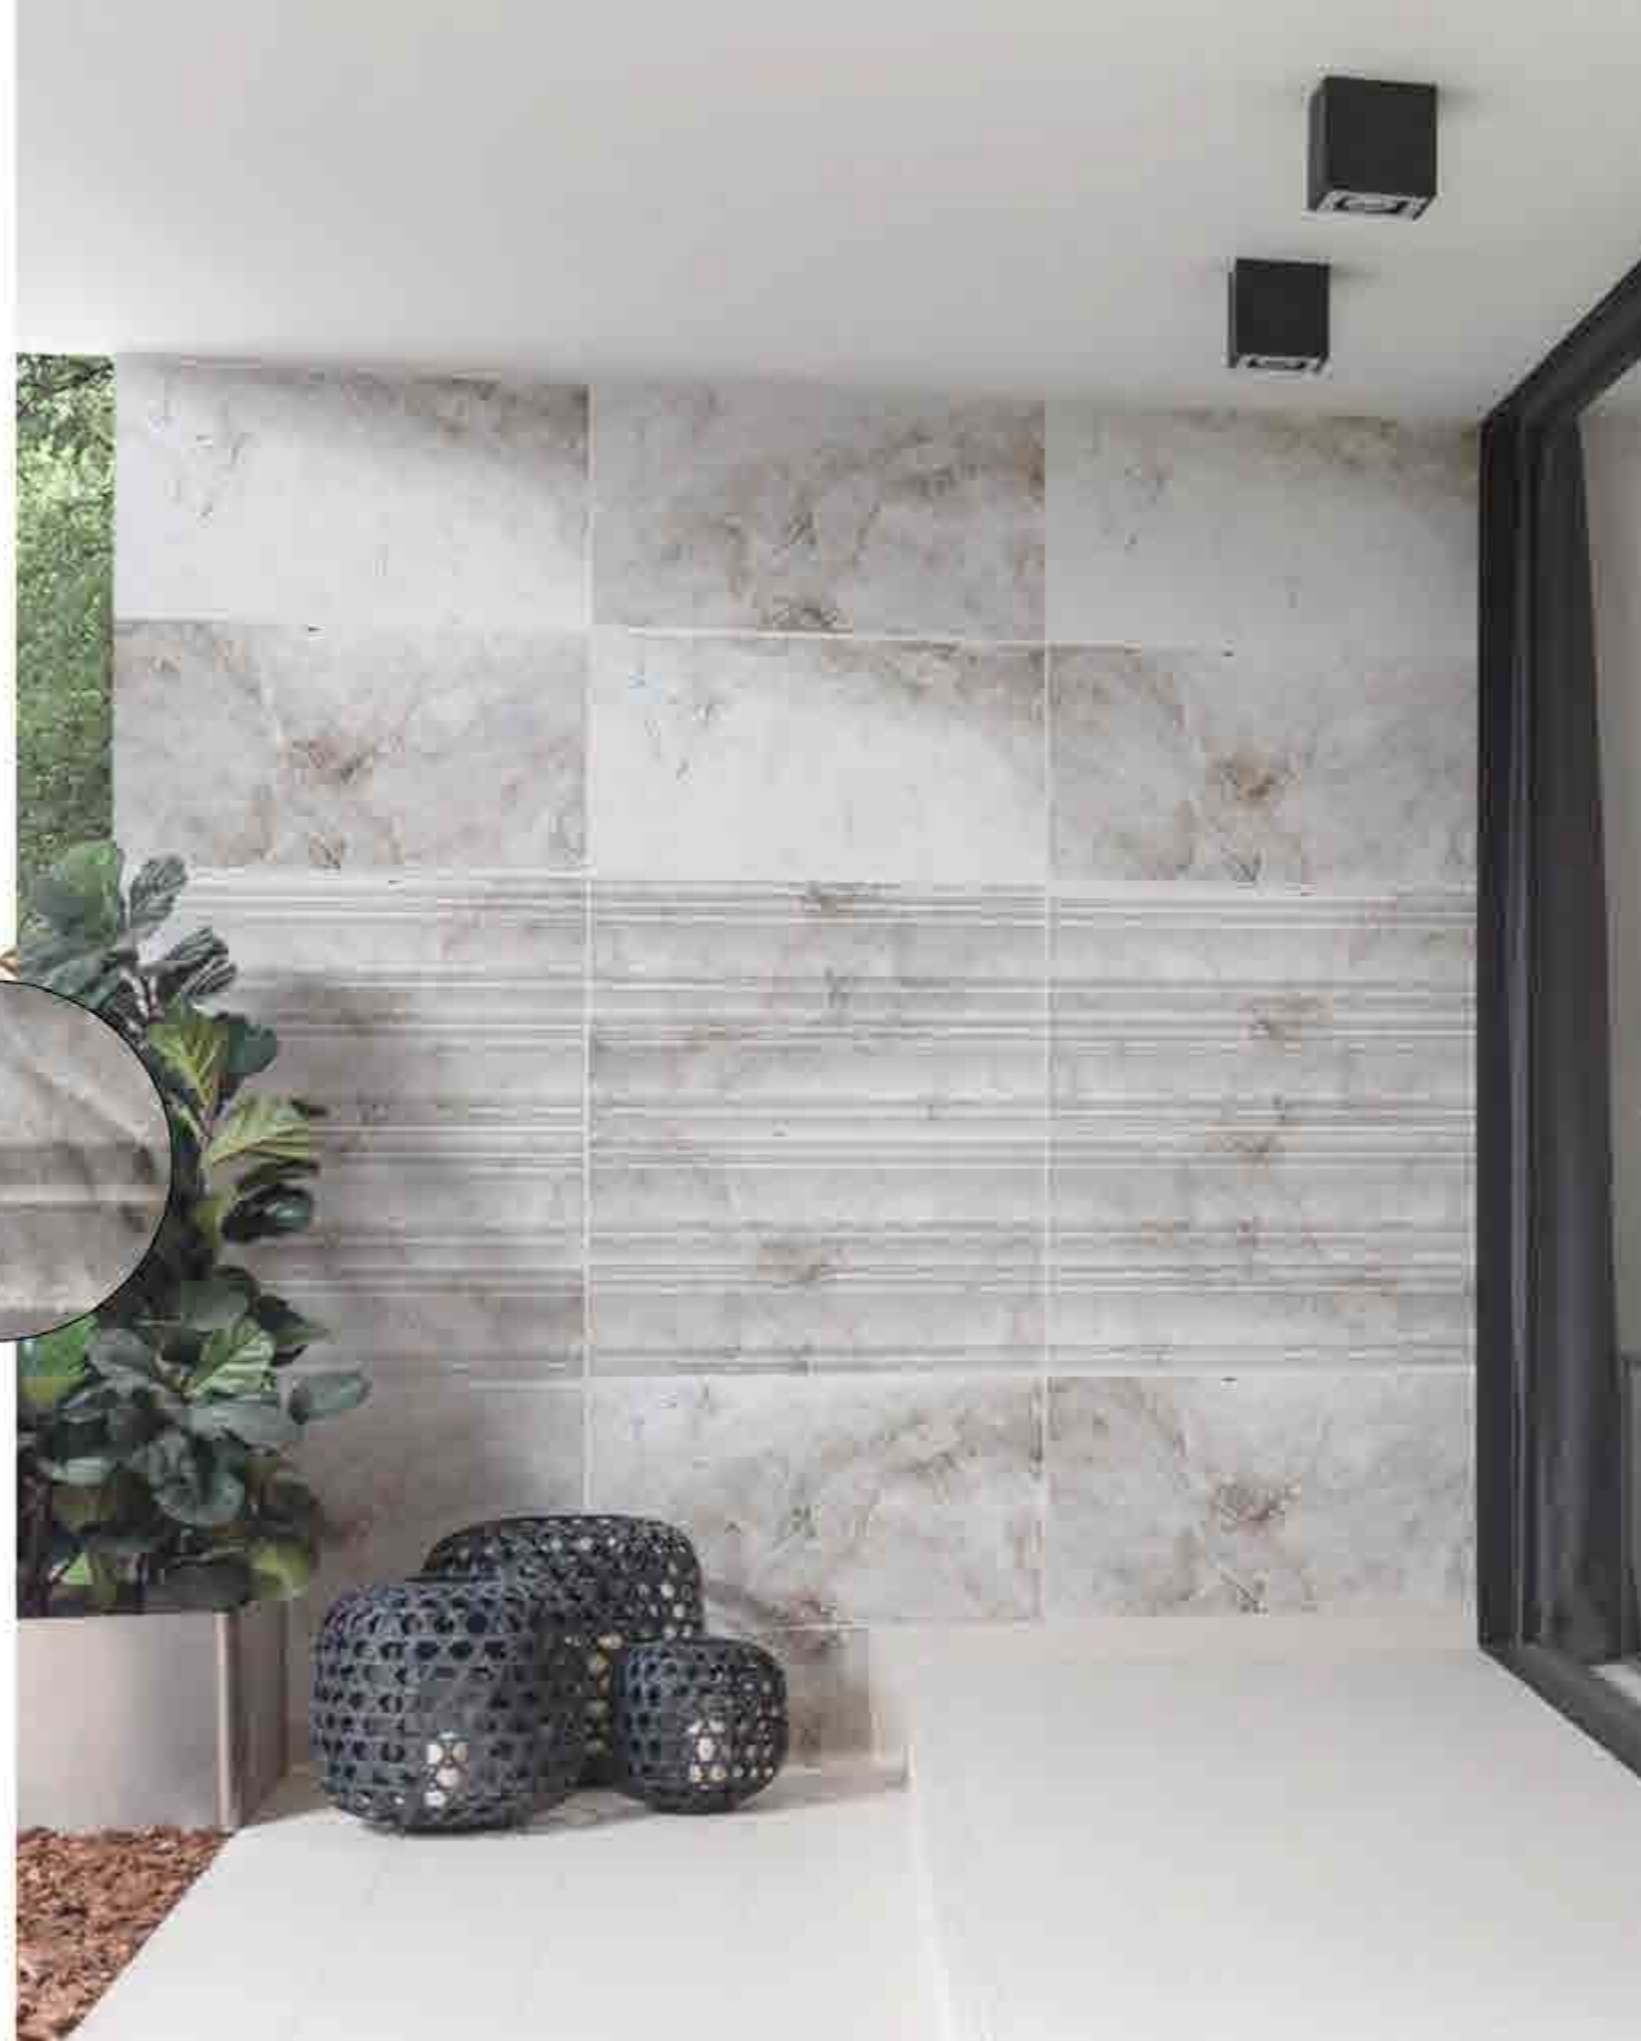

LIDO
30x60mm / 12"x24"
MATT SERIES
Color: Light Grey / Dark GREY

LIDO

MARMARA

30x60mm / 12"x24"

MATT SERIES / PANCH

Color: Light Grey / Dark GREY

MARMARA

VIENNA