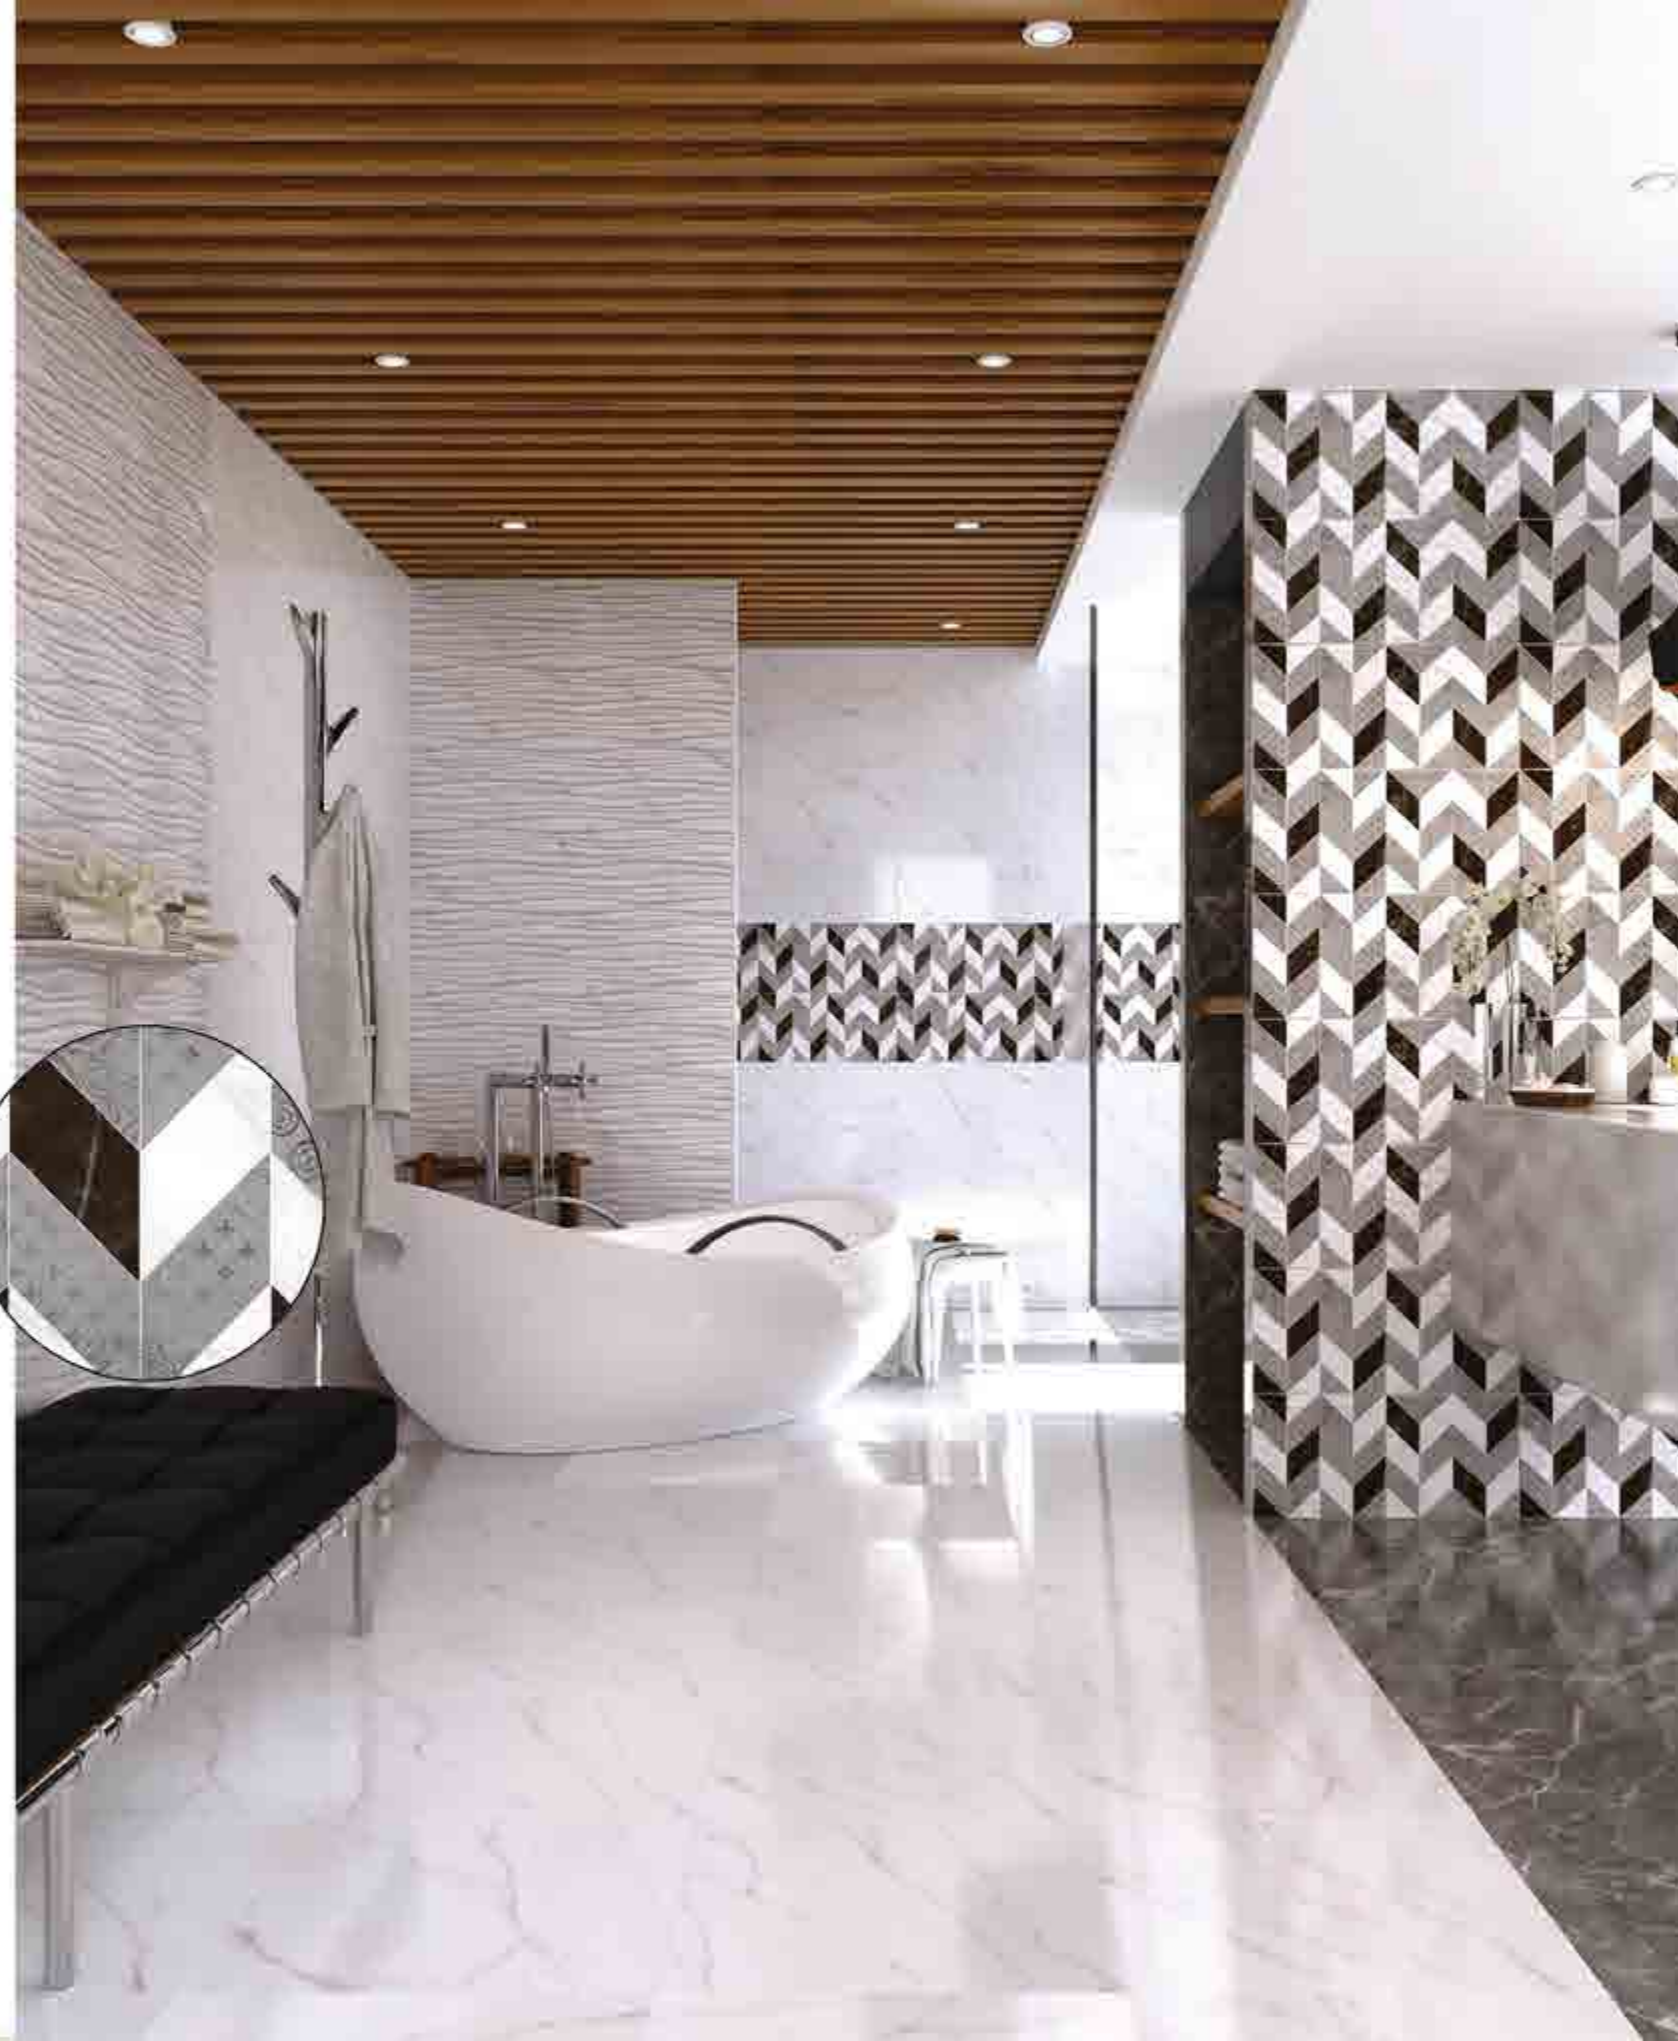

ELARIA GREY

30x60 / 12"x24"

GLASS SERIES