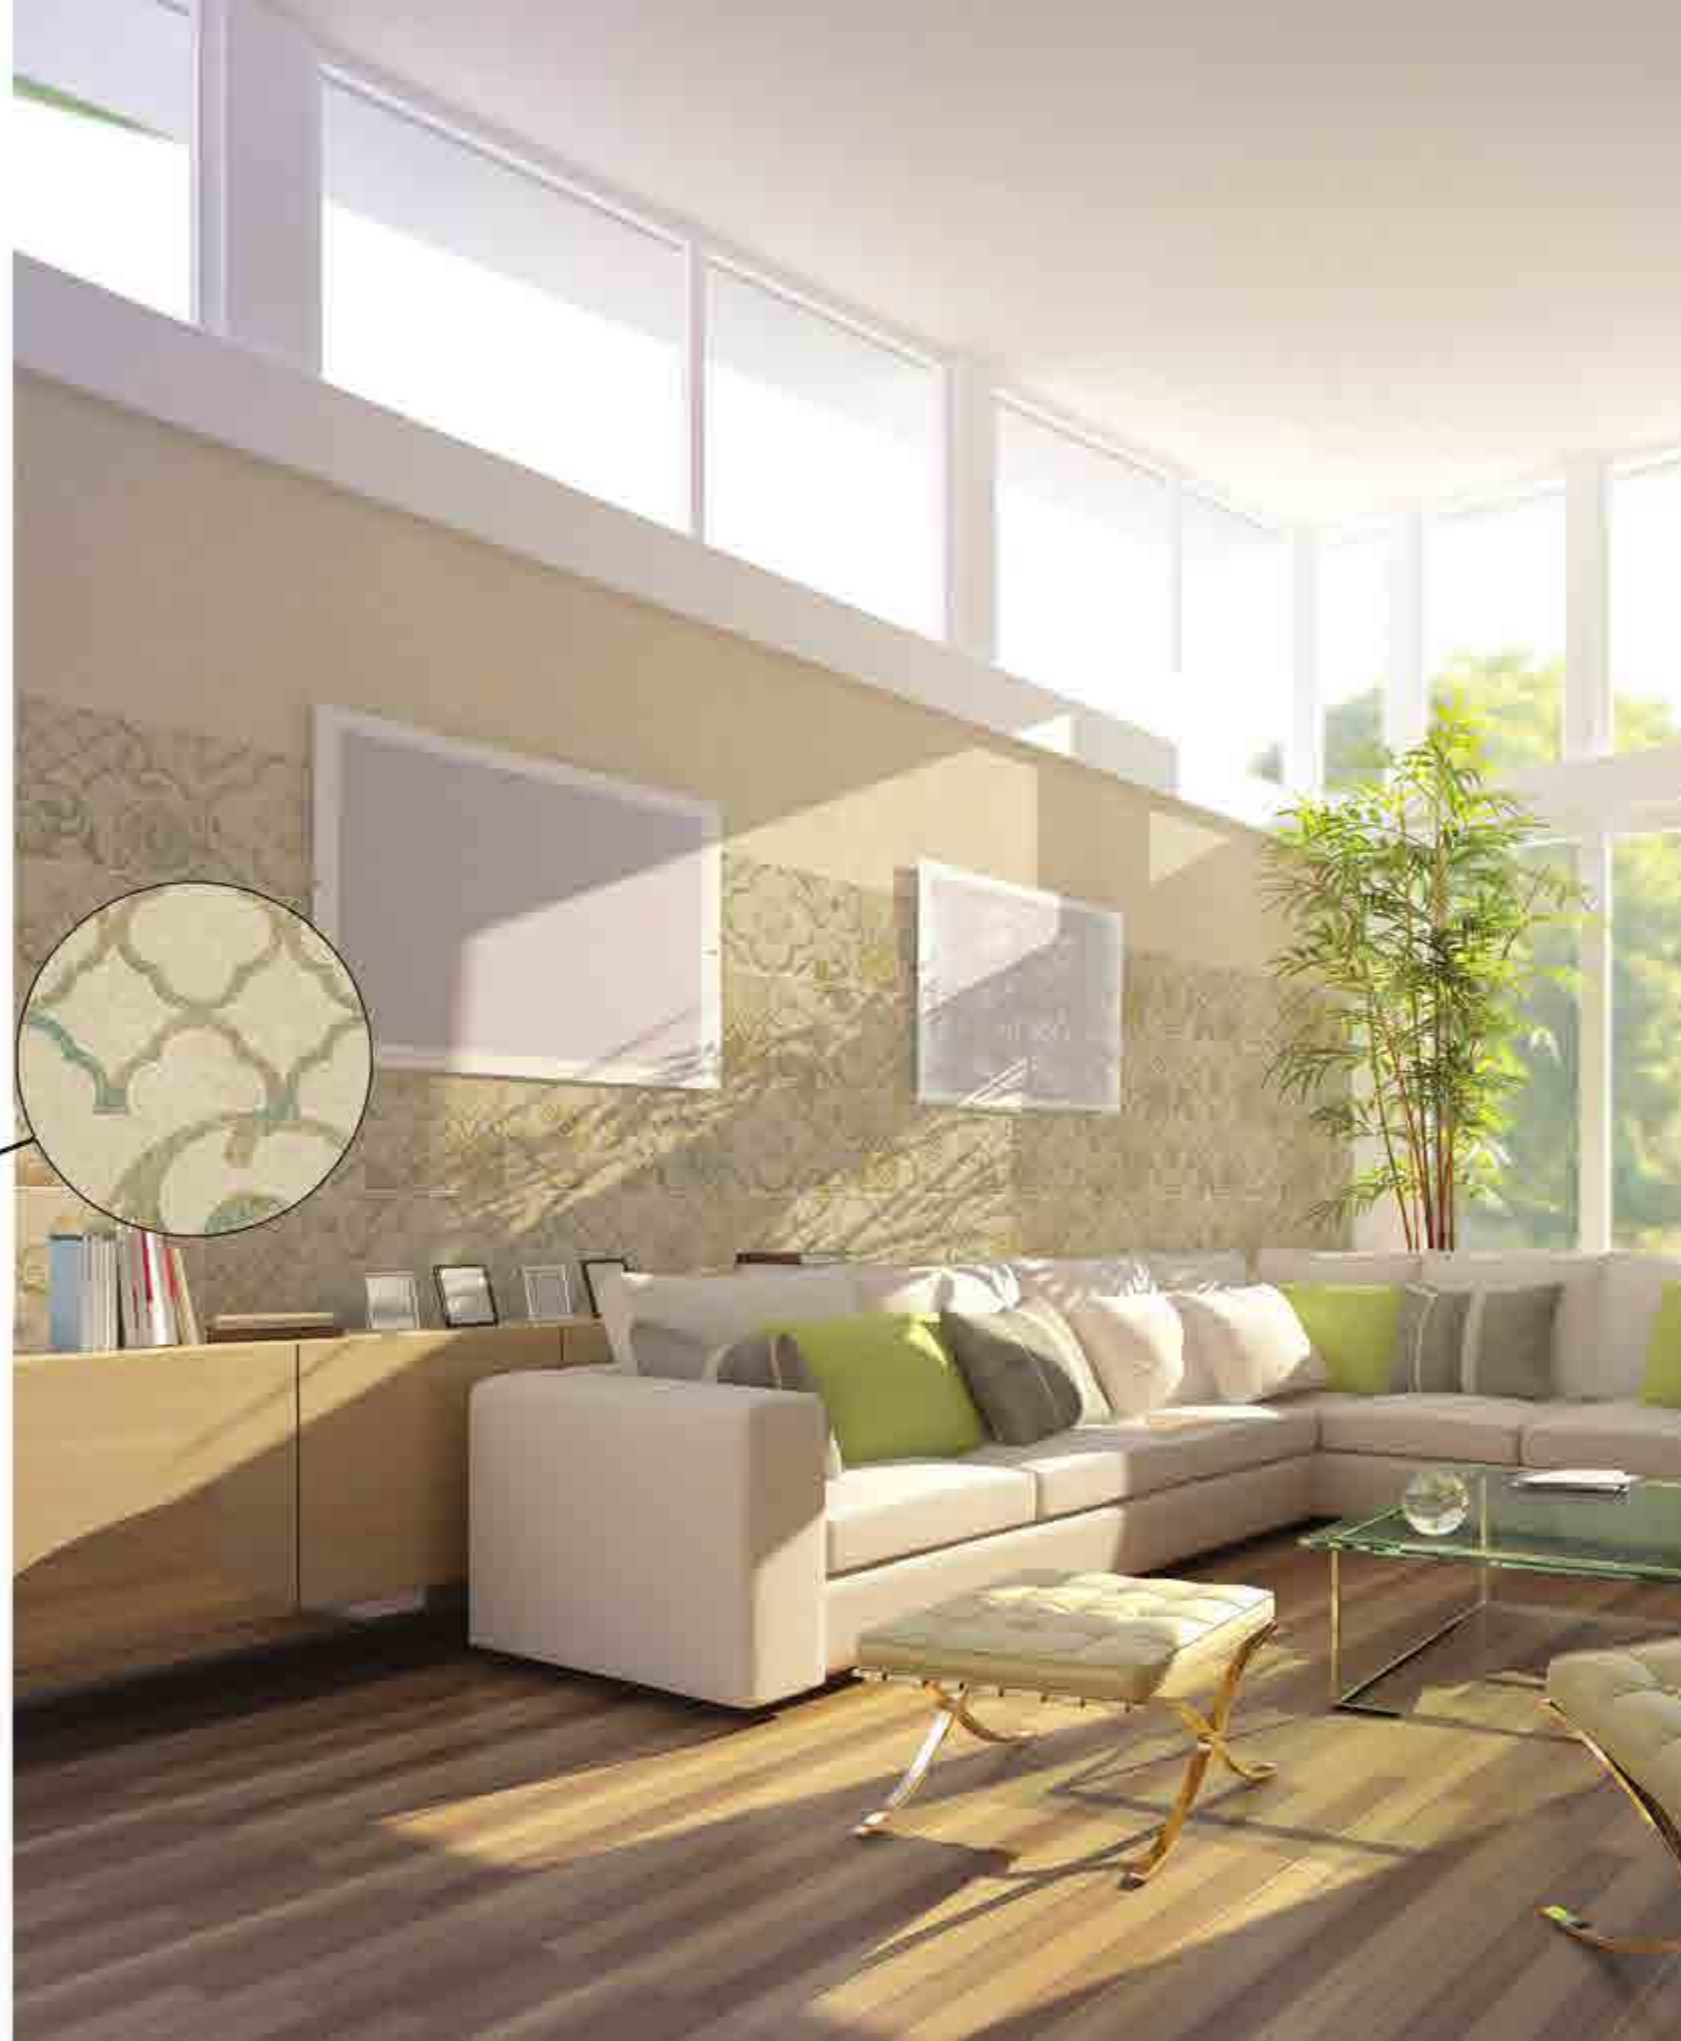

PATINE

30x60 / 12"x24"

MATT SERIES

Color: Light Beige / Dark Beige