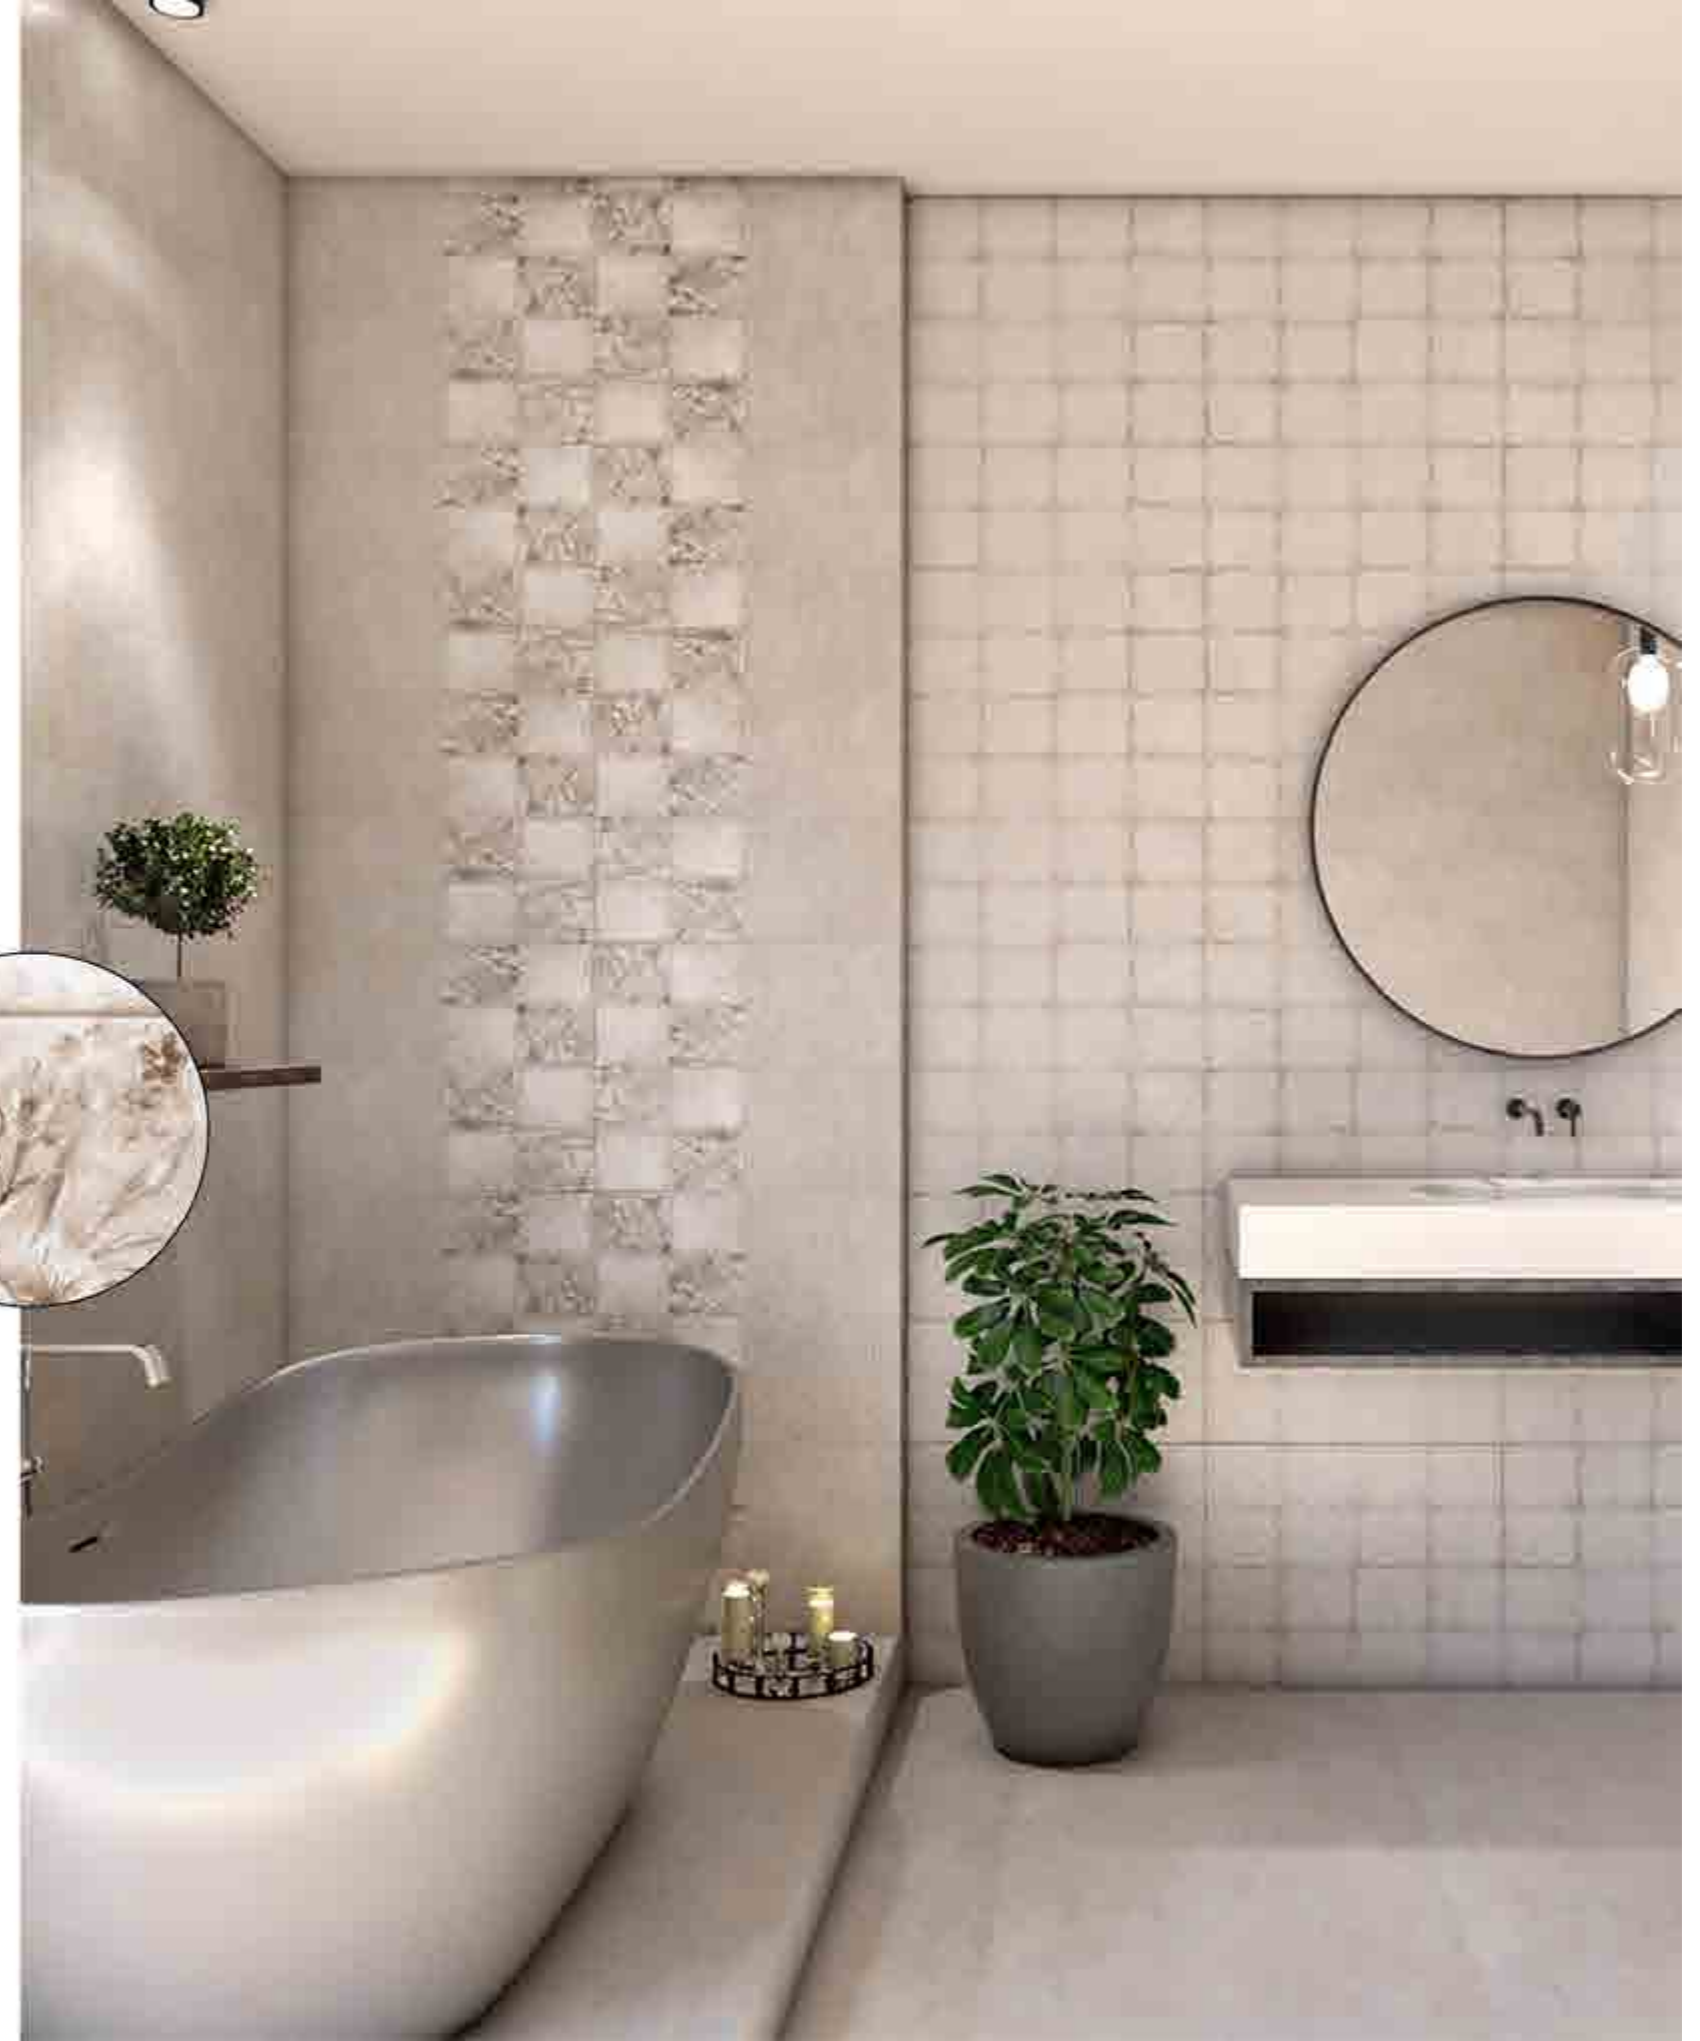

BRWON

Urbino

30x60 / 12"x24"

MATT SERIES

Color: Light Beige / Dark Beige

Decor 3

Decor 2

Decor 1

Beige

Cream

LINO

30x60 / 12"x24"

GLASS SERIES

Color: Light grey / Blue

Light grey

Decol