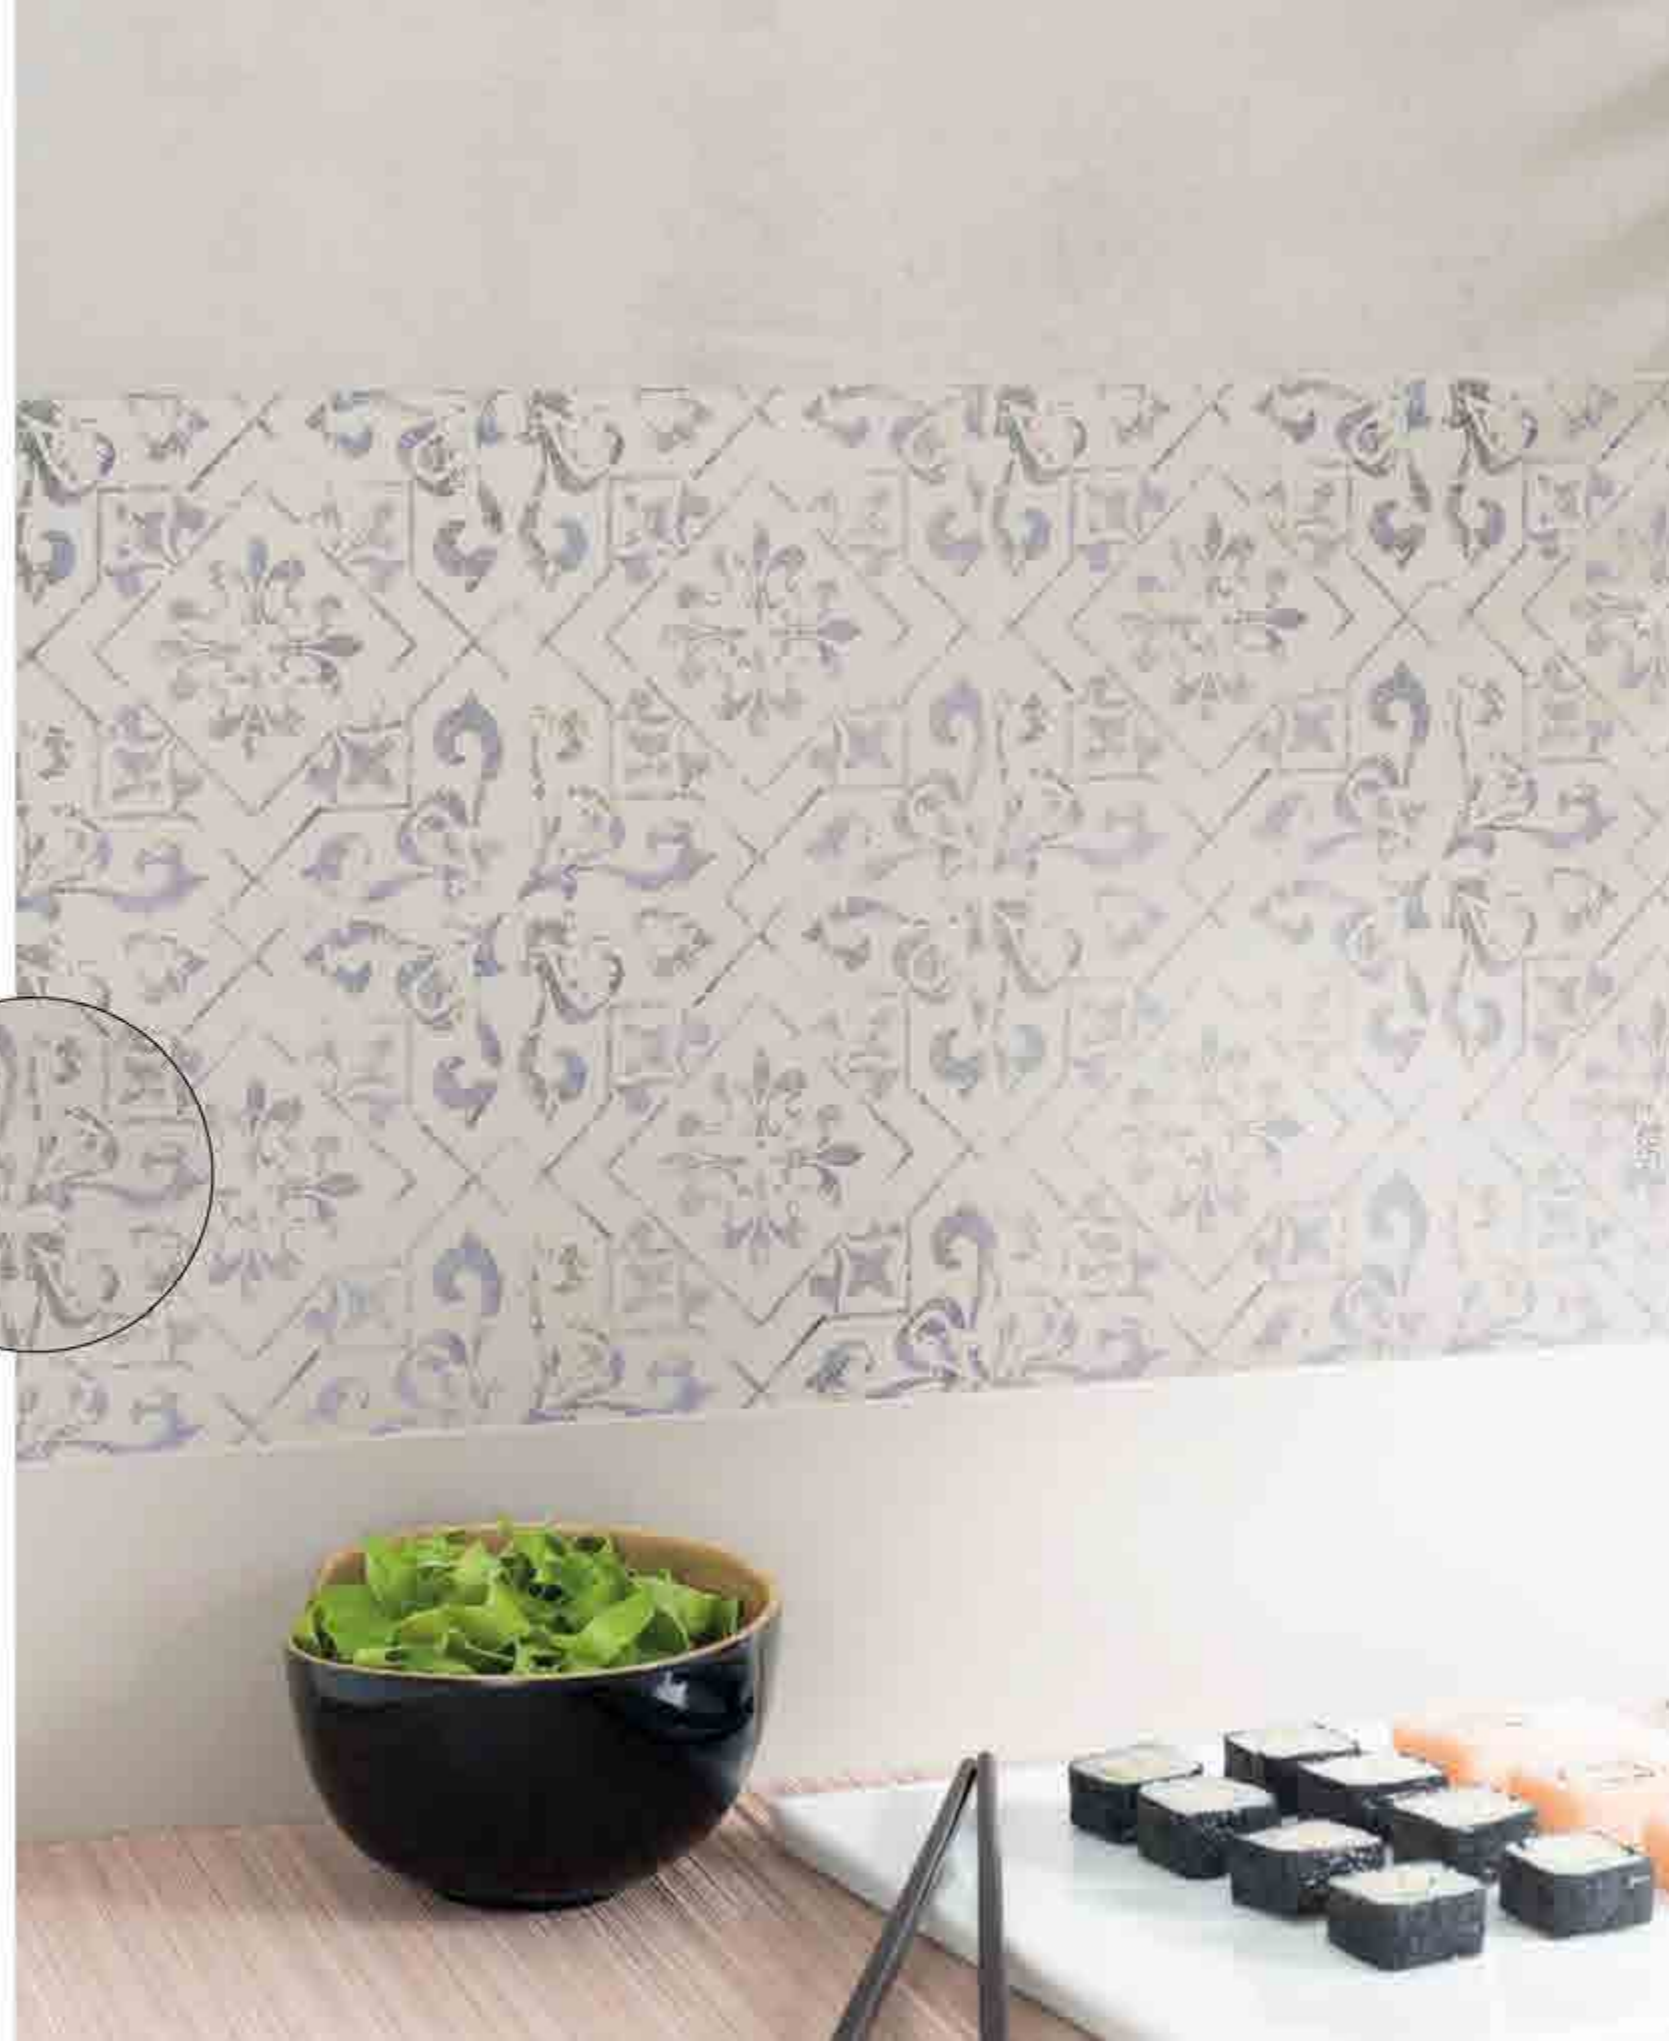

Color: Light grey / Dark grey

Light GERY

Decor

GERY

OPTICAL

30x60 / 12"x24"

GLASS SERIES / PANCH

Color: Light Beige / Dark Beige