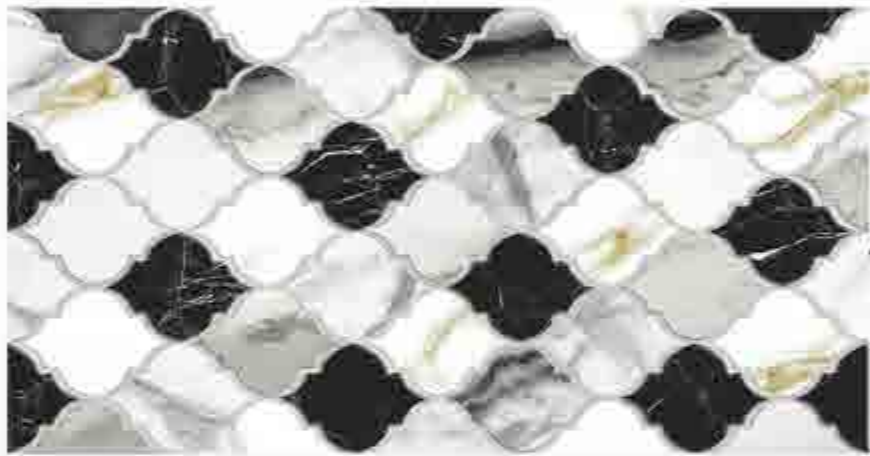

Decol

Dark Cream

DEMO
30x60 / 12"x24"

GLOOSY SERIES

Color: WHITE

DECOR:

WHITE:

SUNFLOWER