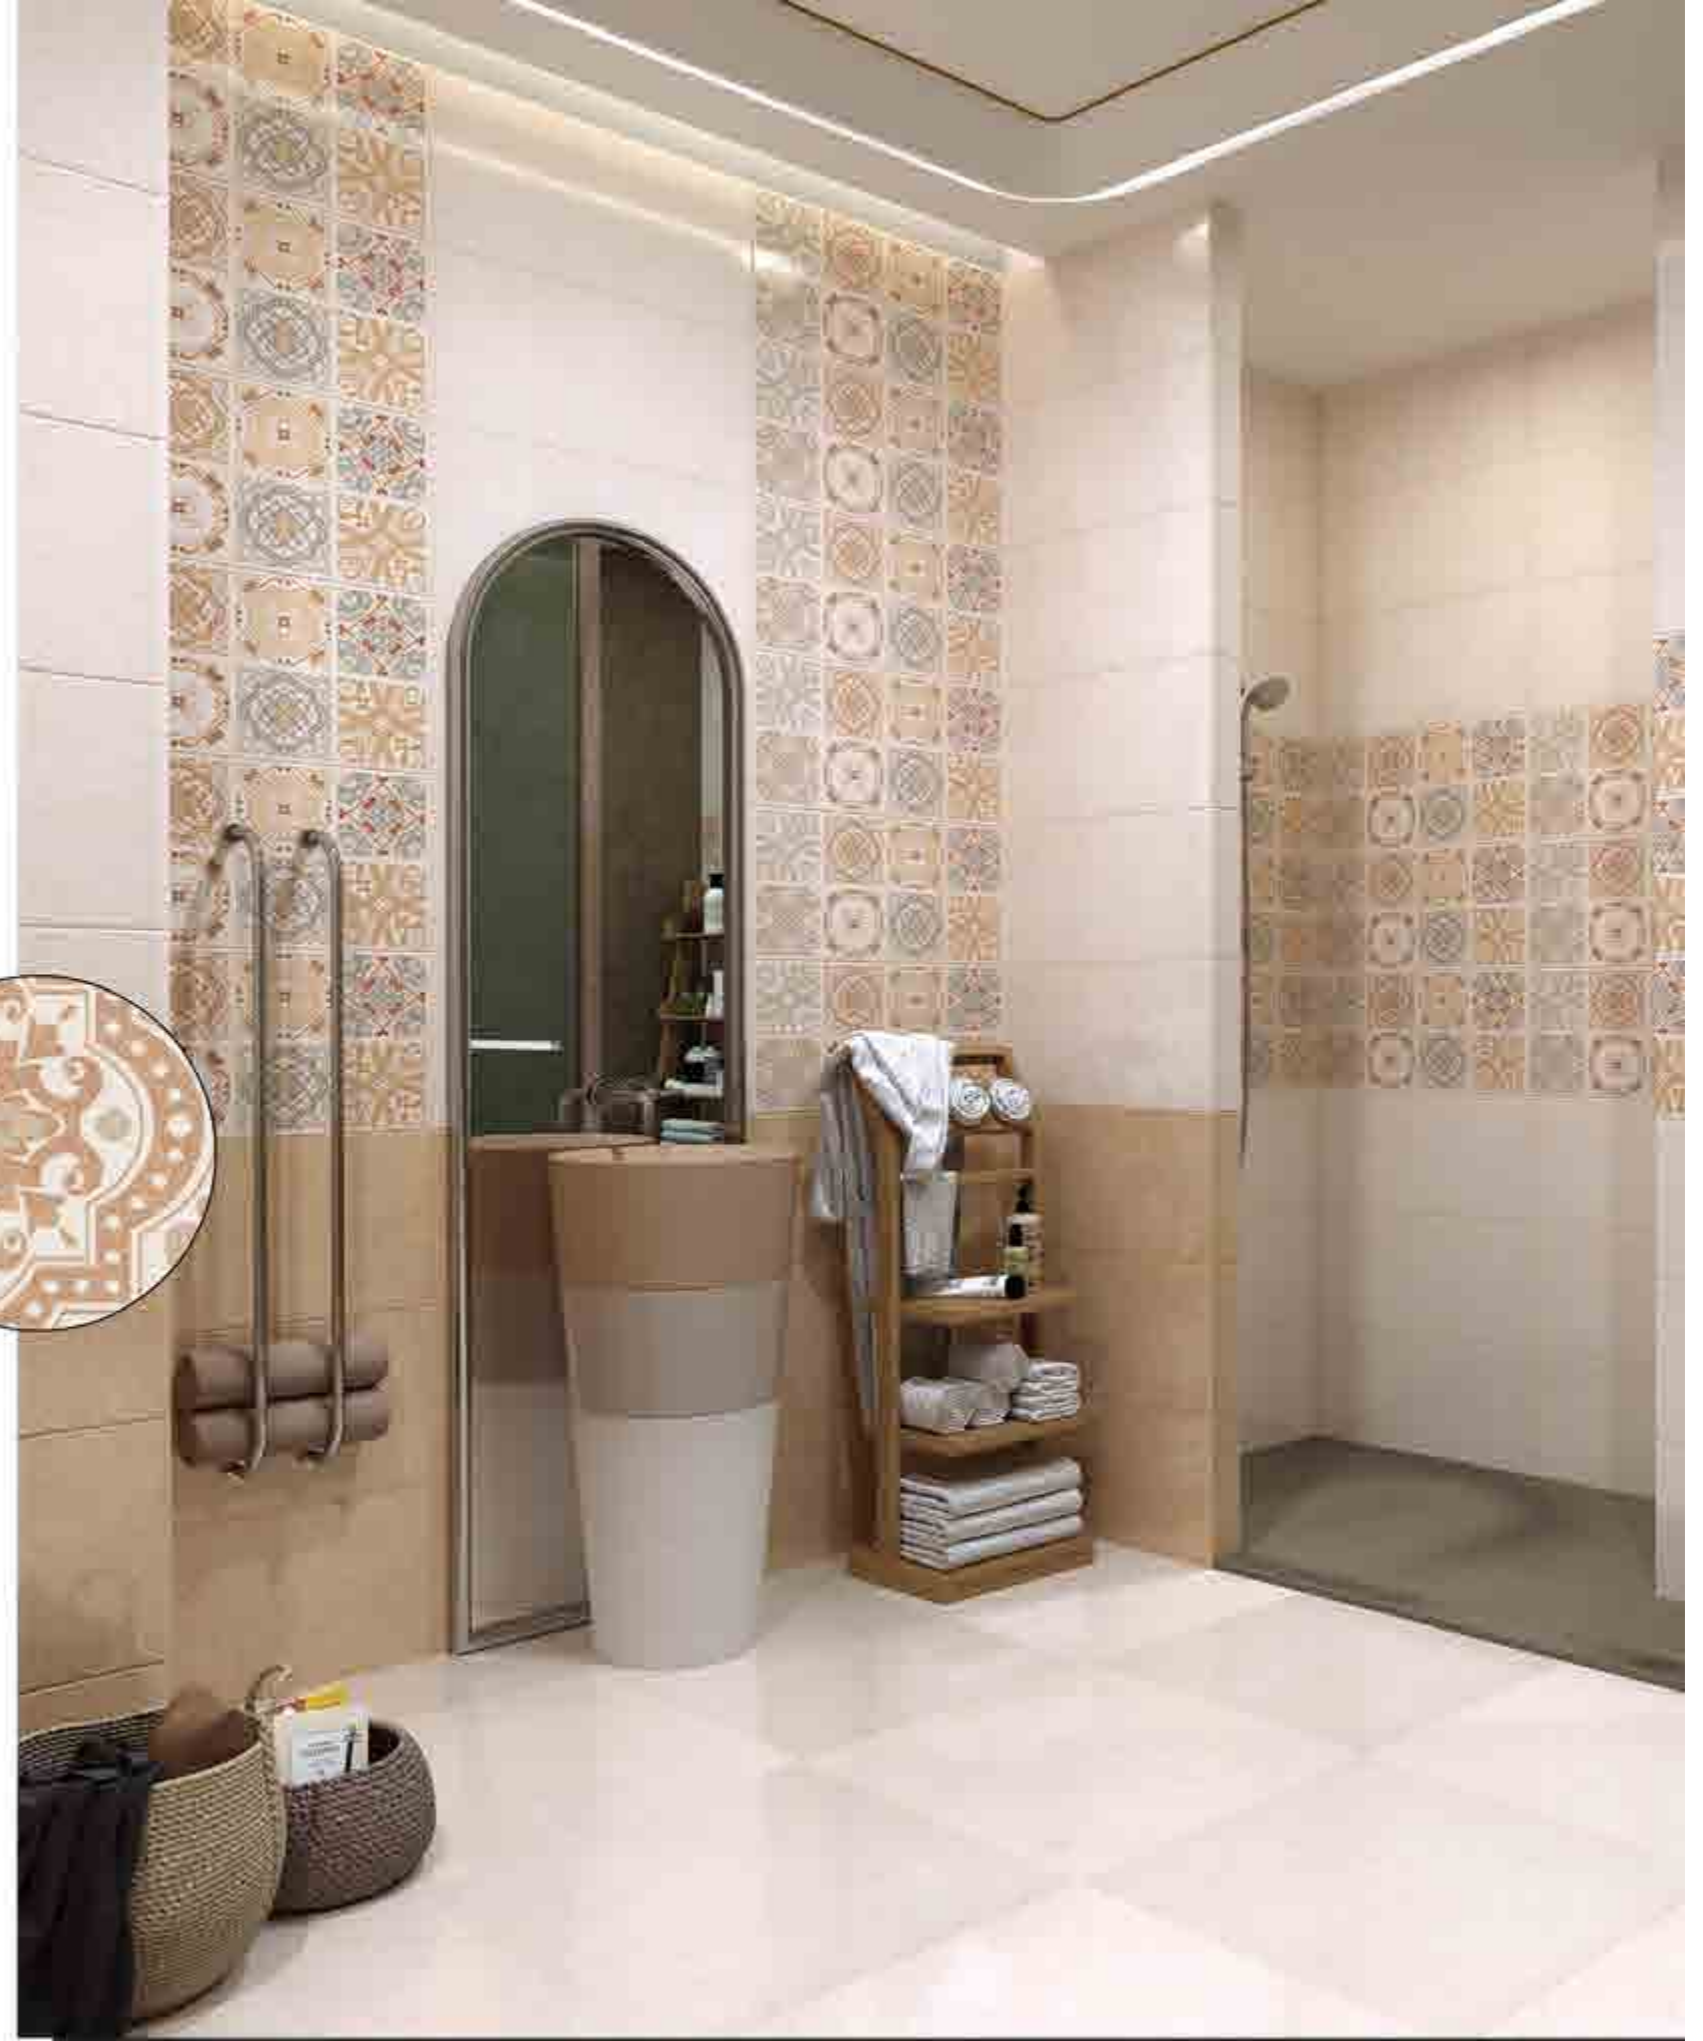

Color: Light Beige / Dark Beige

Decor

MANDANA

30x60 / 12"x24"

GLASS SERIES

Cream

Decor

Brown