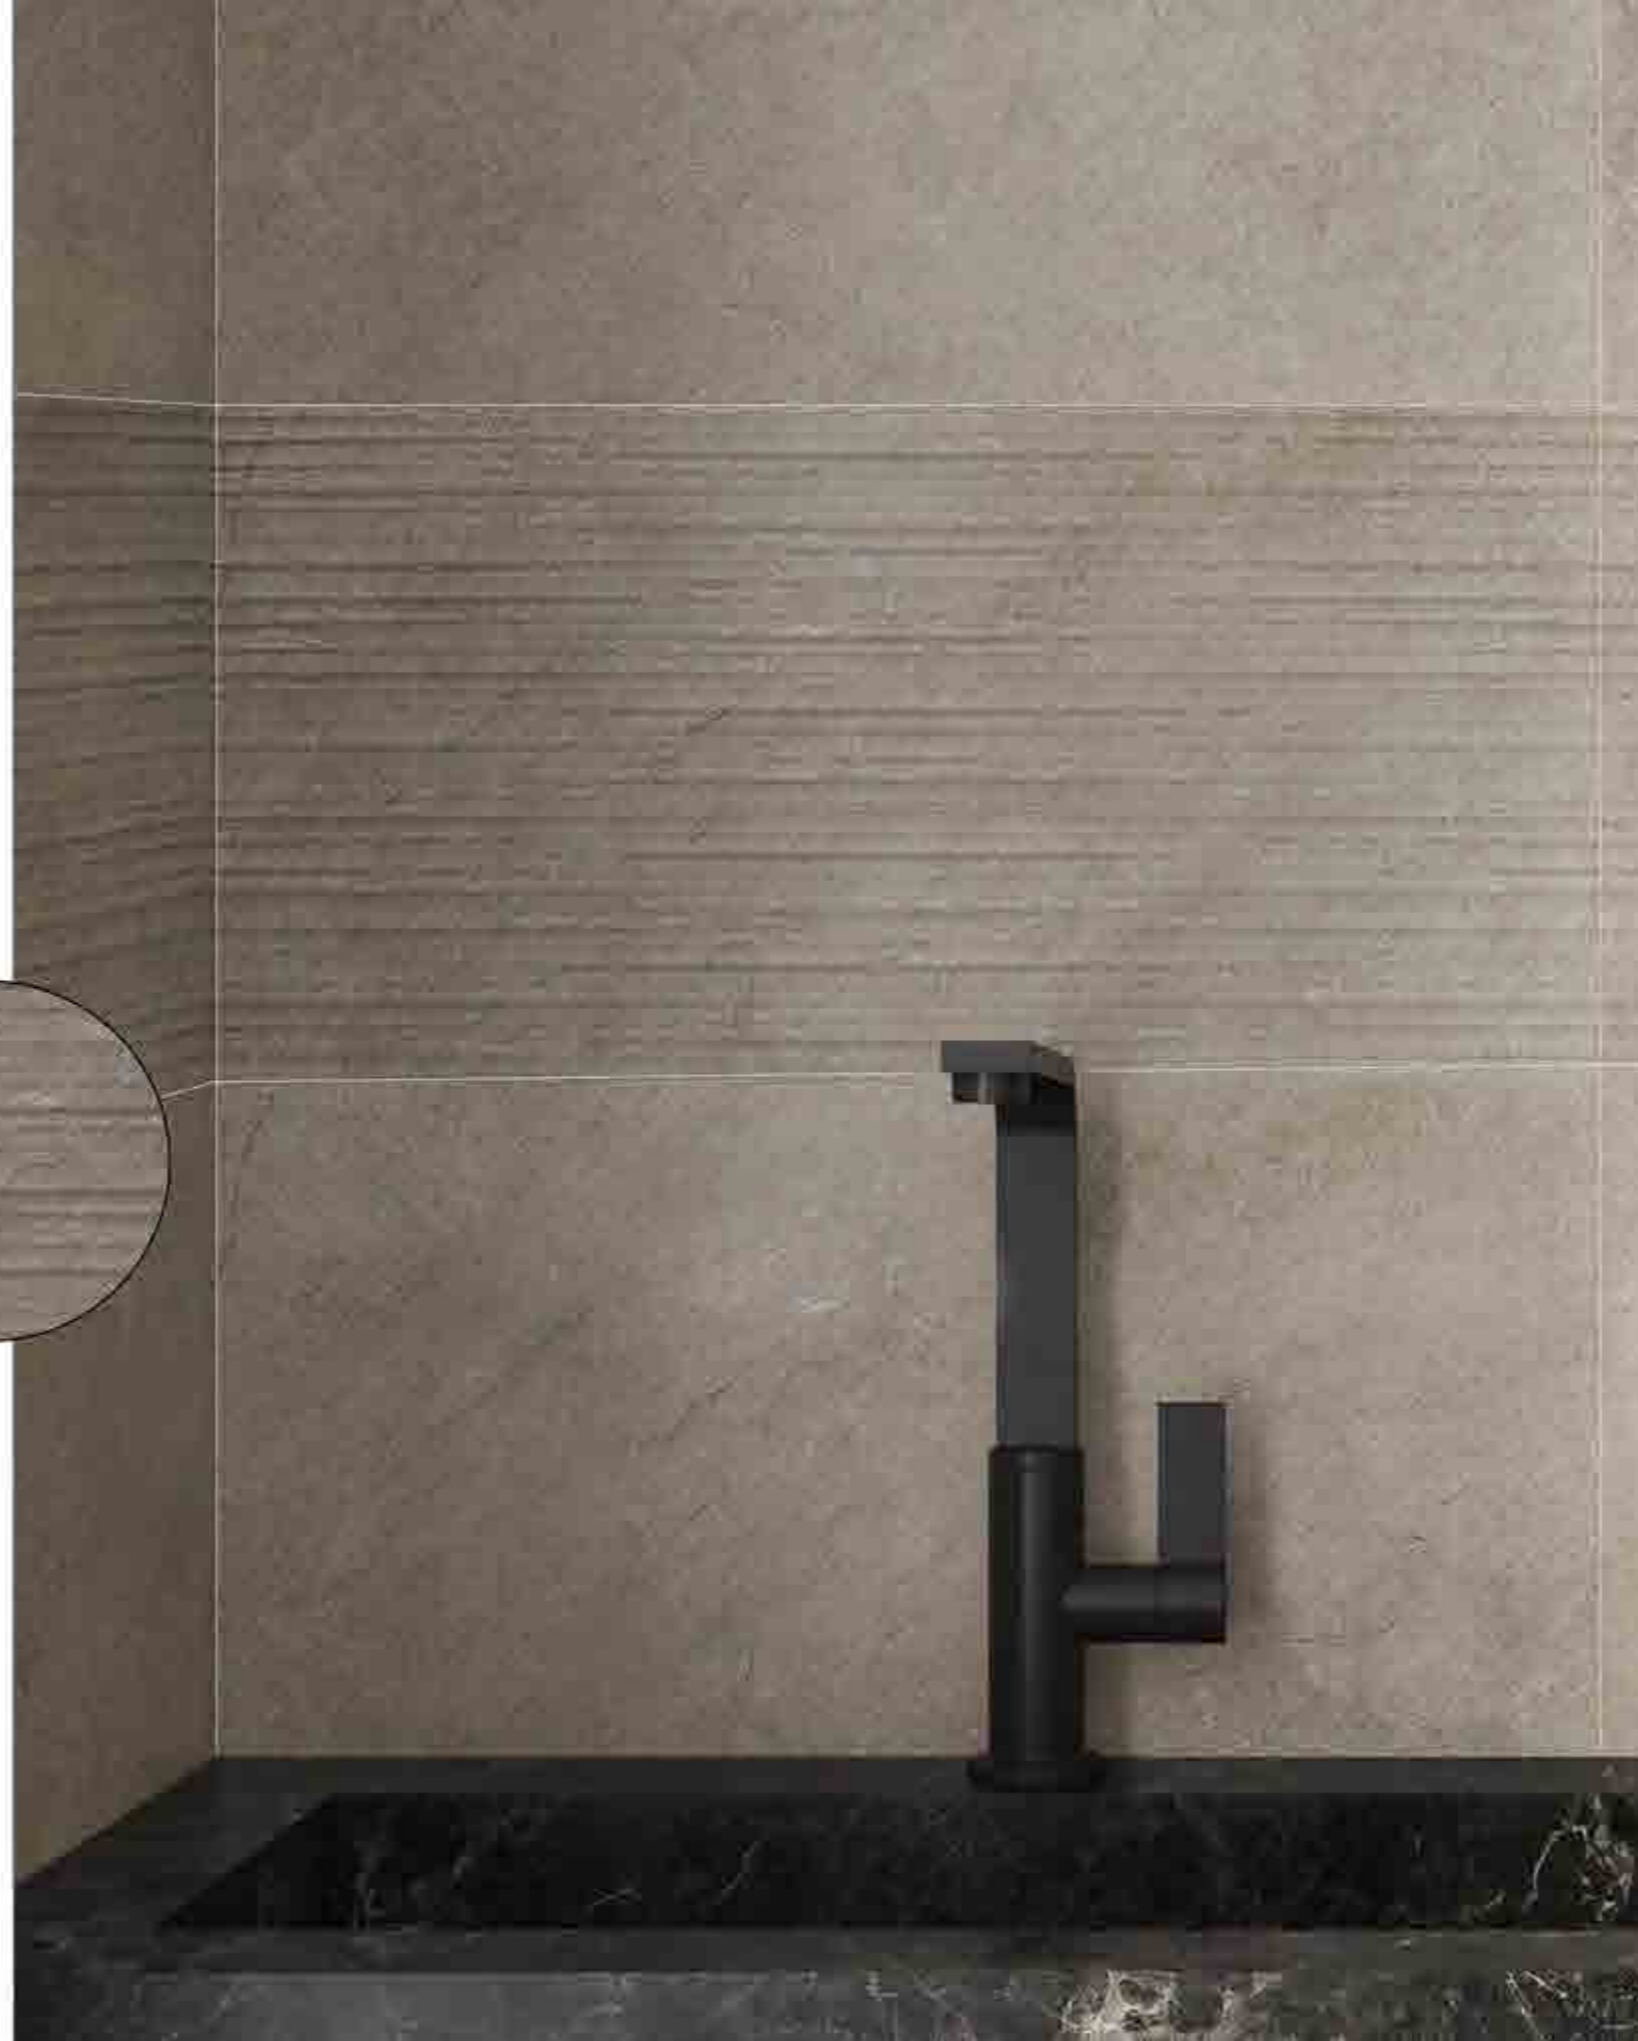

Color: Light Beige / Dark Beige

Wave Cream

Moderna Cream

ZEBRA

30x60mm / 12"x24"

MATT SERIES / PANCH

Color: Light Grey / Dark GREY

ZEBRA